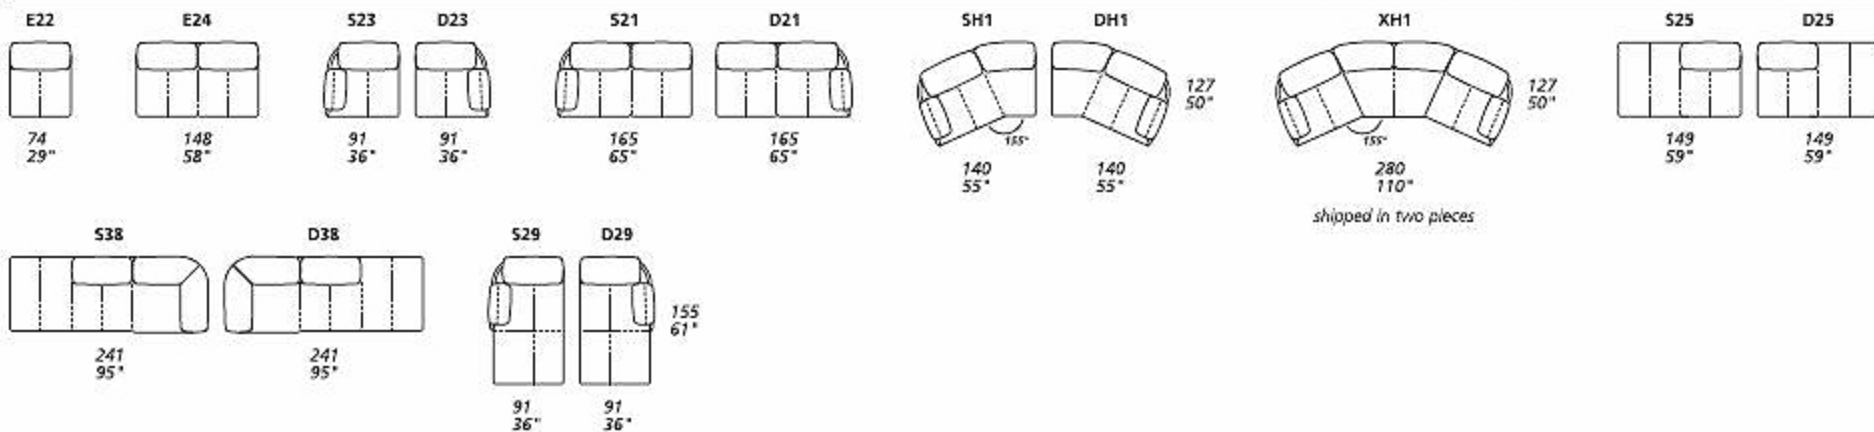

## X

*all items in group X have the same seat width – tutti gli elementi del gruppo X hanno lo stesso modulo di seduta*

## J

*all items in group J have the same seat width – tutti gli elementi del gruppo J hanno lo stesso modulo di seduta*

Dimensions: the first figure shows sizes in centimeters, the second in inches.

Each piece is made by hand and has its own uniqueness. Measures may vary with a tolerance up to 3%.

Mixing above groups (X - J) will create sectionals with different seat widths.

Corner piece E01 is an odd piece and can be used with all above groups X - J.

Seat depth 56 cm - 22".