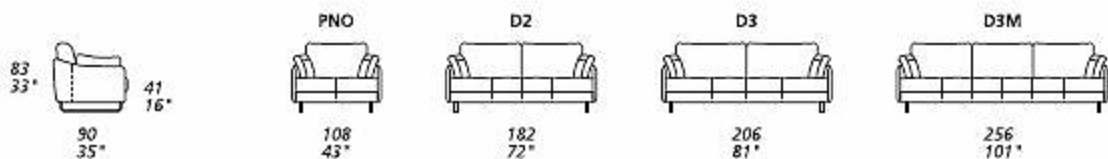

## X

*all items in group X have the same seat width – tutti gli elementi del gruppo X hanno lo stesso modulo di seduta*

## J

*all items in group J have the same seat width – tutti gli elementi del gruppo J hanno lo stesso modulo di seduta*

Dimensions: the first figure shows sizes in centimeters, the second in inches.

Each piece is made by hand and has its own uniqueness. Measures may vary with a tolerance up to 3%.

Mixing above groups (X - J) will create sectionals with different seat widths.

Corner piece E01 is an odd piece and can be used with all above groups X - J.

Seat depth 56 cm - 22".