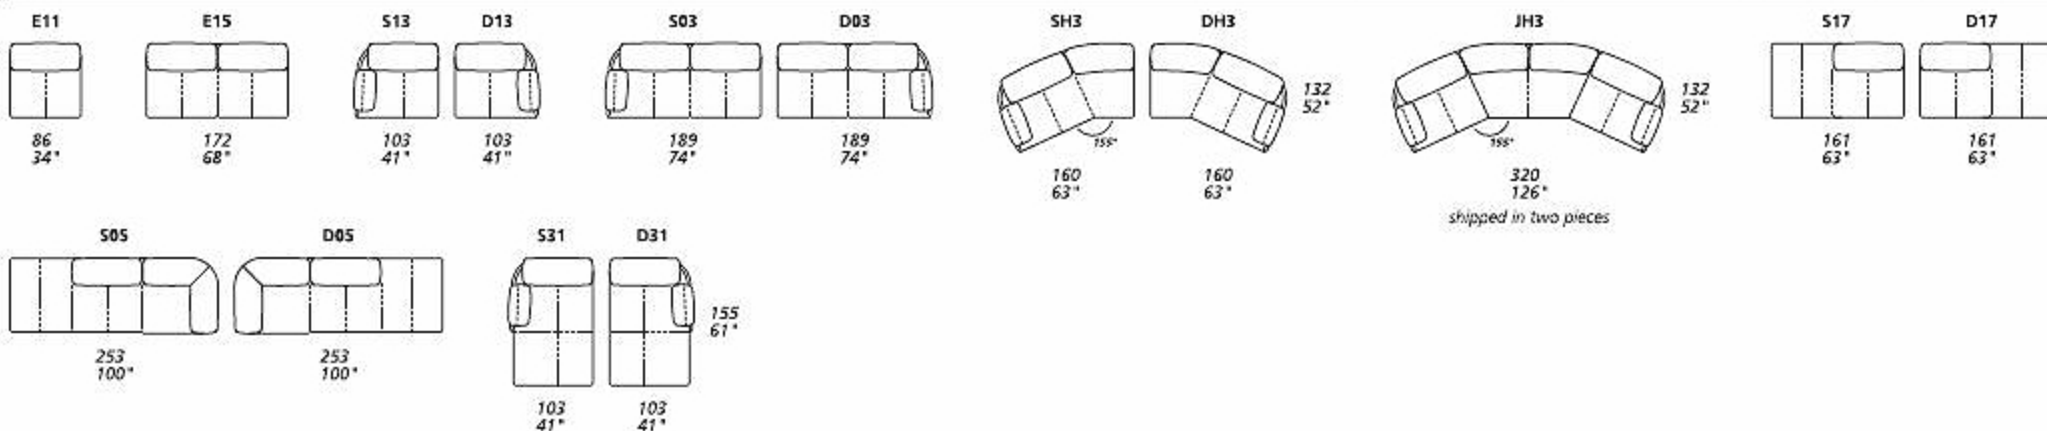

## X

*all items in group X have the same seat width – tutti gli elementi del gruppo X hanno lo stesso modulo di seduta*

## J

*all items in group J have the same seat width – tutti gli elementi del gruppo J hanno lo stesso modulo di seduta*

Dimensions: the first figure shows sizes in centimeters, the second in inches.

Each piece is made by hand and has its own uniqueness. Measures may vary with a tolerance up to 3%.

Mixing above groups (X - J) will create sectionals with different seat widths.

Corner piece E01 is an odd piece and can be used with all above groups X - J.

Seat depth 56 cm - 22".