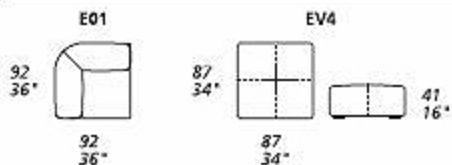

## X

*all items in group X have the same seat width – tutti gli elementi del gruppo X hanno lo stesso modulo di seduta*

## J

*all items in group J have the same seat width – tutti gli elementi del gruppo J hanno lo stesso modulo di seduta*

Dimensions: the first figure shows sizes in centimeters, the second in inches.

Each piece is made by hand and has its own uniqueness. Measures may vary with a tolerance up to 3%.

Mixing above groups (X - J) will create sectionals with different seat widths.

Corner piece E01 is an odd piece and can be used with all above groups X - J.

Seat depth 56 cm - 22".