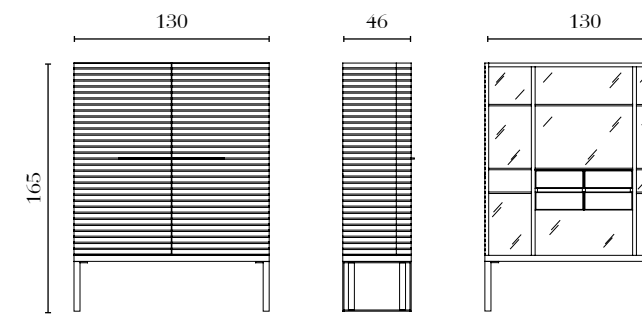

PT007J
Bar Unit w/light
130 x 46 x 165 cm
51^{1/4} x 18 x 65 in