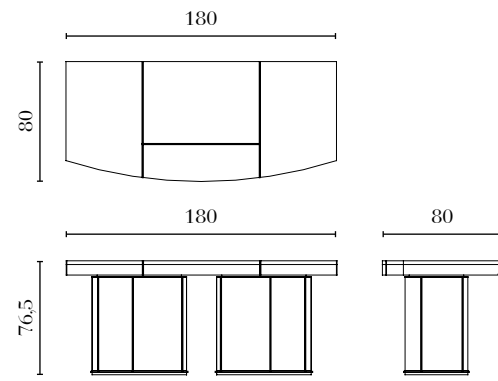

PT306G

Round Lamp Table
w/glass top
Ø 70 x 54 cm
Ø 27^{1/2} x 21^{1/4} in

PT306W

Round Lamp Table
w/wood top
Ø 70 x 54 cm
Ø 27^{1/2} x 21^{1/4} in

PT314G

Square Coffee Table
w/glass top
100 x 100 x 35 cm
39^{1/4} x 39^{1/4} x 13^{3/4} in

PT314W

Square Coffee Table
w/wood top
100 x 100 x 35 cm
39^{1/4} x 39^{1/4} x 13^{3/4} in

PT307G

Round Coffee Table
w/glass top
Ø 100 x 35 cm
Ø 39^{1/4} x 13^{3/4} in

PT307W

Round Coffee Table
w/wood top
Ø 100 x 35 cm
Ø 39^{1/4} x 13^{3/4} in

PT316G

Rectangular Coffee Table
w/glass top
150 x 80 x 35 cm
59 x 31^{1/2} x 13^{3/4} in

PT316W

Rectangular Coffee Table
w/wood top
150 x 80 x 35 cm
59 x 31^{1/2} x 13^{3/4} in

PT310W

Desk
 180 x 80 x 76,5 cm
 70^{3/4} x 31^{1/2} x 30 in