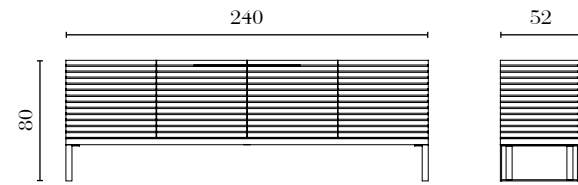

Technical Section

PT001G
Buffet w/glass top
240 x 52 x 80 cm
94^{1/2} x 20^{1/2} x 31^{1/2} in

PT001W
Buffet w/wood top
240 x 52 x 80 cm
94^{1/2} x 20^{1/2} x 31^{1/2} in

L001
Optional Internal Light

PT005G
TV Unit w/glass top
200 x 52 x 53,5 cm
78^{3/4} x 20^{1/2} x 21 in

PT005W
TV Unit w/wood top
200 x 52 x 53,5 cm
78^{3/4} x 20^{1/2} x 21 in

PT002G
Buffet w/glass top
200 x 52 x 80 cm
78^{3/4} x 20^{1/2} x 31^{1/2} in

PT002W
Buffet w/wood top
200 x 52 x 80 cm
78^{3/4} x 20^{1/2} x 31^{1/2} in