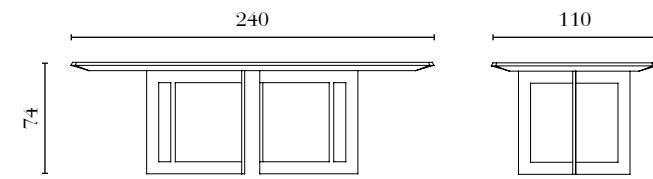

L003
Optional Internal Light

PT099
Optional Drawers
for Buffet PT001/PT002

PT007J
Bar Unit w/light
130 x 46 x 165 cm
51^{1/4} x 18 x 65 in

PT004G
Servant w/glass top
200 x 46 x 80 cm
78^{3/4} x 18 x 31^{1/2} in

PT004W
Servant w/wood top
200 x 46 x 80 cm
78^{3/4} x 18 x 31^{1/2} in

PT300G

Fix Dining Table
w/glass top
280 x 110 x 74 cm
110^{1/4} x 43^{1/4} x 29^{1/4} in

PT300W

Fix Dining Table
w/wood top
280 x 110 x 74 cm
110^{1/4} x 43^{1/4} x 29^{1/4} in

PT301G

Fix Dining Table
w/glass top
240 x 110 x 74 cm
94^{1/2} x 43^{1/4} x 29^{1/4} in

PT301W

Fix Dining Table
w/wood top
240 x 110 x 74 cm
94^{1/2} x 43^{1/4} x 29^{1/4} in

PT303G

Fix Dining Table
w/glass top
220 x 110 x 74 cm
86^{1/2} x 43^{1/4} x 29^{1/4} in