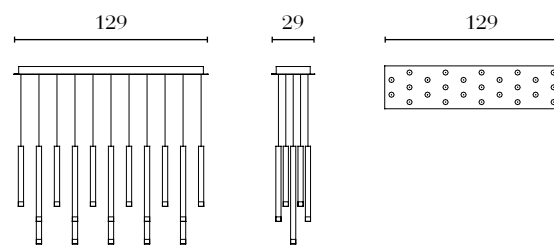

PT606
Rectangular Chandelier
w/27 Pendants
129 x 29 cm
50^{3/4} x 11^{1/2} in