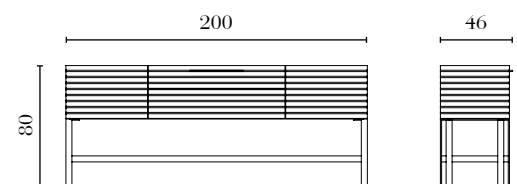

PT004G
Servant w/glass top
200 x 46 x 80 cm
78^{3/4} x 18 x 31^{1/2} in

PT004W
Servant w/wood top
200 x 46 x 80 cm
78^{3/4} x 18 x 31^{1/2} in