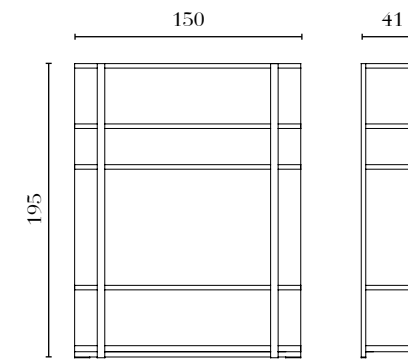

PT316G

Rectangular Coffee Table
w/glass top
150 x 80 x 35 cm
59 x 31^{1/2} x 13^{3/4} in

PT316W

Rectangular Coffee Table
w/wood top
150 x 80 x 35 cm
59 x 31^{1/2} x 13^{3/4} in

PT310W

Desk
 180 x 80 x 76,5 cm
 70^{3/4} x 31^{1/2} x 30 in

PT311W

Desk
 160 x 80 x 76,5 cm
 63 x 31^{1/2} x 30 in

PT512

Office Chair w/castors
 61 x 64 x 96,5/109,5 cm
 24 x 25^{1/4} x 38/43^{1/4} in

PT100W

Bookcase w/wooden Shelves
 150 x 41 x 195 cm
 59 x 16^{1/4} x 76^{3/4} in

PT100L

Bookcase w/coated fabric Shelves
 150 x 41 x 195 cm
 59 x 16^{1/4} x 76^{3/4} in

PT101W

Bookcase for TV w/wooden Shelves
 150 x 41 x 195 cm
 59 x 16^{1/4} x 76^{3/4} in

PT101L

Bookcase for TV w/coated fabric Shelves
 150 x 41 x 195 cm
 59 x 16^{1/4} x 76^{3/4} in