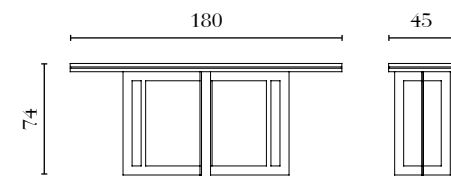

PT302G

Console w/glass top
180 x 45 x 74 cm
70^{3/4} x 17^{3/4} x 29^{1/4} in

PT302W

Console w/wood top
180 x 45 x 74 cm
70^{3/4} x 17^{3/4} x 29^{1/4} in