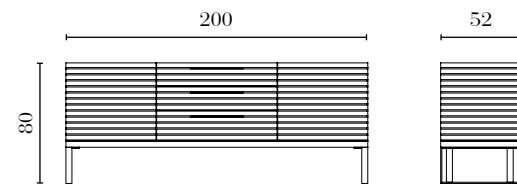

Technical Section

PT001G
Buffet w/glass top
240 x 52 x 80 cm
94^{1/2} x 20^{1/2} x 31^{1/2} in

PT001W
Buffet w/wood top
240 x 52 x 80 cm
94^{1/2} x 20^{1/2} x 31^{1/2} in

L001
Optional Internal Light

PT005G
TV Unit w/glass top
200 x 52 x 53,5 cm
78^{3/4} x 20^{1/2} x 21 in

PT005W
TV Unit w/wood top
200 x 52 x 53,5 cm
78^{3/4} x 20^{1/2} x 21 in

PT002G
Buffet w/glass top
200 x 52 x 80 cm
78^{3/4} x 20^{1/2} x 31^{1/2} in

PT002W
Buffet w/wood top
200 x 52 x 80 cm
78^{3/4} x 20^{1/2} x 31^{1/2} in