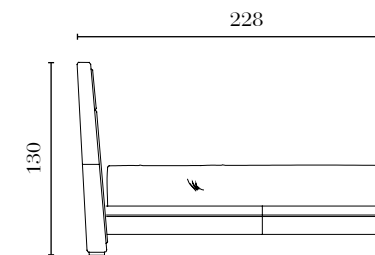

PT504

Lounge
75 x 64 x 70 cm
29^{1/2} x 25^{1/4} x 27^{1/2} in

PT598

Flying Pillows
45 x 45 cm
17^{3/4} x 17^{3/4} in

PT599

Flying Pillows
60 x 60 cm
23^{2/3} x 23^{2/3} in

PT900

Queen Size Bed
184 x 228 x 130 cm
72^{1/2} x 89^{3/4} x 51^{1/4} in
Orthopaedic spring
153 x 203 cm
60^{1/4} x 80 in

PT901

King Size Bed
224 x 228 x 130 cm
88^{1/4} x 89^{3/4} x 51^{1/4} in
Orthopaedic spring
193 x 203 cm
76 x 80 in

PT902

California Size Bed
214 x 239 x 130 cm
84^{1/4} x 94 x 51^{1/4} in
Orthopaedic spring
183 x 214 cm
72 x 84^{1/4} in