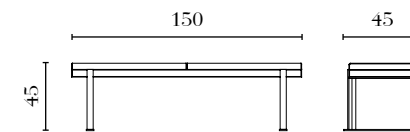

PT500

Bench
150 x 45 x 45 cm
59 x 17^{3/4} x 17^{3/4} in