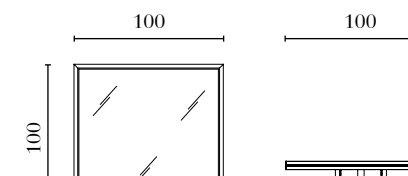

PT314G

Square Coffee Table
w/glass top
100 x 100 x 35 cm
39^{1/4} x 39^{1/4} x 13^{3/4} in

PT314W

Square Coffee Table
w/wood top
100 x 100 x 35 cm
39^{1/4} x 39^{1/4} x 13^{3/4} in