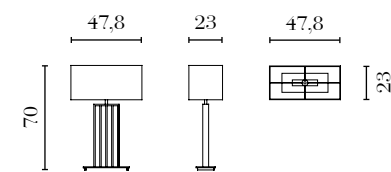

PT603
Large Table Lamp
47,8 x 23 x 70 cm
18^{3/4} x 9 x 27^{1/2} in