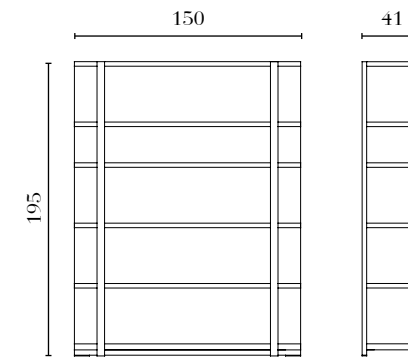

PT314W

Square Coffee Table
w/wood top
100 x 100 x 35 cm
39^{1/4} x 39^{1/4} x 13^{3/4} in

PT307G

Round Coffee Table
w/glass top
Ø 100 x 35 cm
Ø 39^{1/4} x 13^{3/4} in

PT307W

Round Coffee Table
w/wood top
Ø 100 x 35 cm
Ø 39^{1/4} x 13^{3/4} in

PT316G

Rectangular Coffee Table
w/glass top
150 x 80 x 35 cm
59 x 31^{1/2} x 13^{3/4} in

PT316W

Rectangular Coffee Table
w/wood top
150 x 80 x 35 cm
59 x 31^{1/2} x 13^{3/4} in

PT310W

Desk
 180 x 80 x 76,5 cm
 70^{3/4} x 31^{1/2} x 30 in

PT311W

Desk
 160 x 80 x 76,5 cm
 63 x 31^{1/2} x 30 in

PT512

Office Chair w/castors
 61 x 64 x 96,5/109,5 cm
 24 x 25^{1/4} x 38/43^{1/4} in

PT100W

Bookcase w/wooden Shelves
 150 x 41 x 195 cm
 59 x 16^{1/4} x 76^{3/4} in

PT100L

Bookcase w/coated fabric Shelves
 150 x 41 x 195 cm
 59 x 16^{1/4} x 76^{3/4} in

PT101W

Bookcase for TV w/wooden Shelves
 150 x 41 x 195 cm
 59 x 16^{1/4} x 76^{3/4} in

PT101L

Bookcase for TV w/coated fabric Shelves
 150 x 41 x 195 cm
 59 x 16^{1/4} x 76^{3/4} in