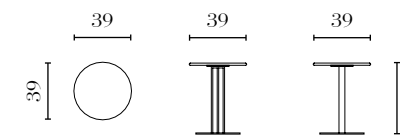

PT592

Extra for Metal Feet

PT302G

Console w/glass top
180 x 45 x 74 cm
70^{3/4} x 17^{3/4} x 29^{1/4} in

PT302W

Console w/wood top
180 x 45 x 74 cm
70^{3/4} x 17^{3/4} x 29^{1/4} in

PT313

Servant Table
all metal
Ø 39 x 48 cm
Ø 15^{1/4} x 19 in