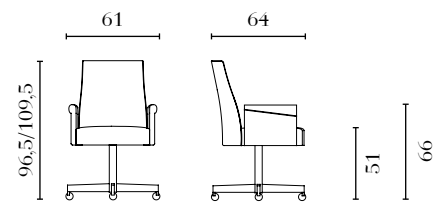

PT512

Office Chair w/castors
61 x 64 x 96,5/109,5 cm
24 x 25^{1/4} x 38/43^{1/4} in