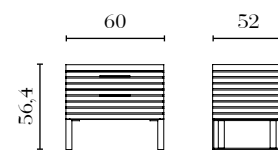

PT703G

Nightstand w/glass top
80 x 46 x 56,4 cm
31^{1/2} x 18 x 22^{1/4} in

PT703W

Nightstand w/wood top
80 x 46 x 56,4 cm
31^{1/2} x 18 x 22^{1/4} in

PT500

Bench
150 x 45 x 45 cm
59 x 17^{3/4} x 17^{3/4} in

PT704G

Nightstand w/glass top
60 x 46 x 56,4 cm
23^{1/2} x 18 x 22^{1/4} in

PT704W

Nightstand w/wood top
60 x 46 x 56,4 cm
23^{1/2} x 18 x 22^{1/4} in

PT605

Wall Mirror
Ø 120 x 9 cm
Ø 47^{1/4} x 3^{1/2} in