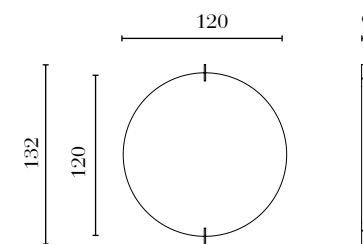

PT703G

Nightstand w/glass top
80 x 46 x 56,4 cm
31^{1/2} x 18 x 22^{1/4} in

PT703W

Nightstand w/wood top
80 x 46 x 56,4 cm
31^{1/2} x 18 x 22^{1/4} in

PT500

Bench
150 x 45 x 45 cm
59 x 17^{3/4} x 17^{3/4} in

PT704G

Nightstand w/glass top
60 x 46 x 56,4 cm
23^{1/2} x 18 x 22^{1/4} in

PT704W

Nightstand w/wood top
60 x 46 x 56,4 cm
23^{1/2} x 18 x 22^{1/4} in

PT605

Wall Mirror
Ø 120 x 9 cm
Ø 47^{1/4} x 3^{1/2} in