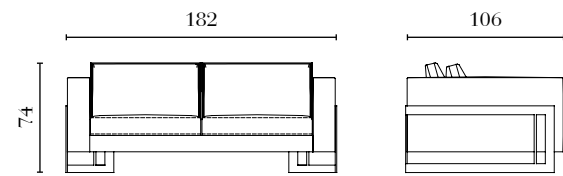

PT506

Sofa
182 x 106 x 74 cm
71^{3/4} x 41^{3/4} x 29^{1/4} in