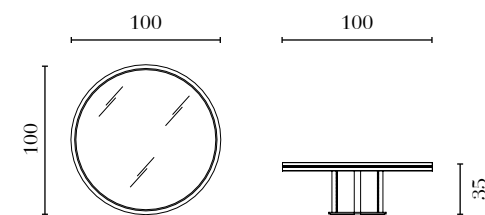

PT307G

Round Coffee Table
w/glass top
Ø 100 x 35 cm
Ø 39^{1/4} x 13^{3/4} in

PT307W

Round Coffee Table
w/wood top
Ø 100 x 35 cm
Ø 39^{1/4} x 13^{3/4} in