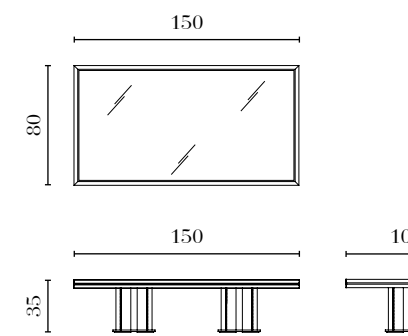

PT306G

Round Lamp Table
w/glass top
Ø 70 x 54 cm
Ø 27^{1/2} x 21^{1/4} in

PT306W

Round Lamp Table
w/wood top
Ø 70 x 54 cm
Ø 27^{1/2} x 21^{1/4} in

PT314G

Square Coffee Table
w/glass top
100 x 100 x 35 cm
39^{1/4} x 39^{1/4} x 13^{3/4} in

PT314W

Square Coffee Table
w/wood top
100 x 100 x 35 cm
39^{1/4} x 39^{1/4} x 13^{3/4} in

PT307G

Round Coffee Table
w/glass top
Ø 100 x 35 cm
Ø 39^{1/4} x 13^{3/4} in

PT307W

Round Coffee Table
w/wood top
Ø 100 x 35 cm
Ø 39^{1/4} x 13^{3/4} in