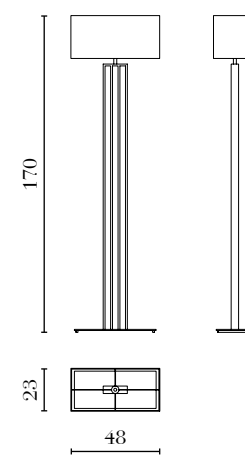

PT703G

Nightstand w/glass top
80 x 46 x 56,4 cm
31^{1/2} x 18 x 22^{1/4} in

PT703W

Nightstand w/wood top
80 x 46 x 56,4 cm
31^{1/2} x 18 x 22^{1/4} in

PT500

Bench
150 x 45 x 45 cm
59 x 17^{3/4} x 17^{3/4} in

PT704G

Nightstand w/glass top
60 x 46 x 56,4 cm
23^{1/2} x 18 x 22^{1/4} in

PT704W

Nightstand w/wood top
60 x 46 x 56,4 cm
23^{1/2} x 18 x 22^{1/4} in

PT605

Wall Mirror
Ø 120 x 9 cm
Ø 47^{1/4} x 3^{1/2} in

PT601
 Floor Lamp
 48 x 23 x 170 cm
 18^{3/4} x 9 x 66^{3/4} in

PT603
 Large Table Lamp
 47,8 x 23 x 70 cm
 18^{3/4} x 9 x 27^{1/2} in

PT600
 Small Table Lamp
 35 x 18 x 70 cm
 13^{3/4} x 7 x 27^{1/2} in