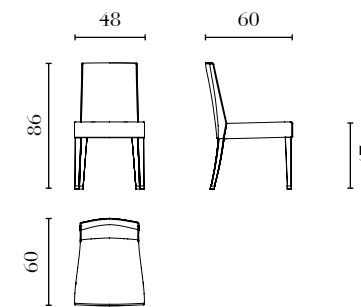

PT301G

Fix Dining Table
w/glass top
240 x 110 x 74 cm
94^{1/2} x 43^{1/4} x 29^{1/4} in

PT301W

Fix Dining Table
w/wood top
240 x 110 x 74 cm
94^{1/2} x 43^{1/4} x 29^{1/4} in

PT303G

Fix Dining Table
w/glass top
220 x 110 x 74 cm
86^{1/2} x 43^{1/4} x 29^{1/4} in

PT303W

Fix Dining Table
w/wood top
220 x 110 x 74 cm
86^{1/2} x 43^{1/4} x 29^{1/4} in

PT321W

Round Dining Table
w/wood top
Ø 180 x 74 cm
Ø 70^{3/4} x 29^{1/4} in

PT322W

Round Dining Table
w/wood top
Ø 160 x 74 cm
Ø 63 x 29^{1/4} in

PT397

Lazy Susan in Glass
Ø 100 x 2,3 cm
Ø 39^{1/4} x 1 in

PT399

Lazy Susan in Glass
Ø 90 x 2,3 cm
Ø 35^{1/2} x 1 in

PT398

Lazy Susan in Glass
Ø 80 x 2,3 cm
Ø 31^{1/2} x 1 in

PT501

Chair
48 x 60 x 86 cm
19 x 23^{1/2} x 33^{3/4} in

PT591

Upcharge for Legs
in leather

PT592

Extra for Metal Feet

PT502

Armchair
55,5 x 60 x 86 cm
22 x 23^{1/2} x 33^{3/4} in

PT591

Upcharge for Legs
in leather