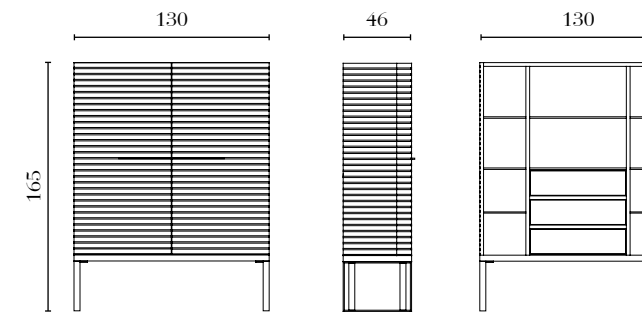

PT006W
Cabinet
130 x 46 x 165 cm
51^{1/4} x 18 x 65 in

L006
Optional Internal Light