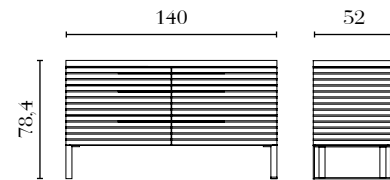

PT702G

Dresser w/glass top
140 x 52 x 78,4 cm
55 x 20^{1/2} x 30^{3/4} in

PT702W

Dresser w/wood top
140 x 52 x 78,4 cm
55 x 20^{1/2} x 30^{3/4} in