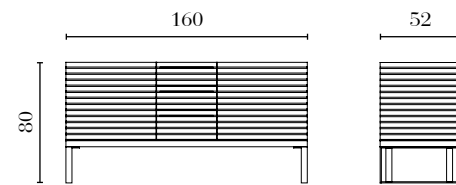

Technical Section

PT001G
Buffet w/glass top
240 x 52 x 80 cm
94^{1/2} x 20^{1/2} x 31^{1/2} in

PT001W
Buffet w/wood top
240 x 52 x 80 cm
94^{1/2} x 20^{1/2} x 31^{1/2} in

L001
Optional Internal Light

PT005G
TV Unit w/glass top
200 x 52 x 53,5 cm
78^{3/4} x 20^{1/2} x 21 in

PT005W
TV Unit w/wood top
200 x 52 x 53,5 cm
78^{3/4} x 20^{1/2} x 21 in

PT002G
Buffet w/glass top
200 x 52 x 80 cm
78^{3/4} x 20^{1/2} x 31^{1/2} in

PT002W
Buffet w/wood top
200 x 52 x 80 cm
78^{3/4} x 20^{1/2} x 31^{1/2} in

L002
Optional Internal Light

PT006W
Cabinet
130 x 46 x 165 cm
51^{1/4} x 18 x 65 in

L006
Optional Internal Light

PT003G
Buffet w/glass top
160 x 52 x 80 cm
63 x 20^{1/2} x 31^{1/2} in

PT003W
Buffet w/wood top
160 x 52 x 80 cm
63 x 20^{1/2} x 31^{1/2} in