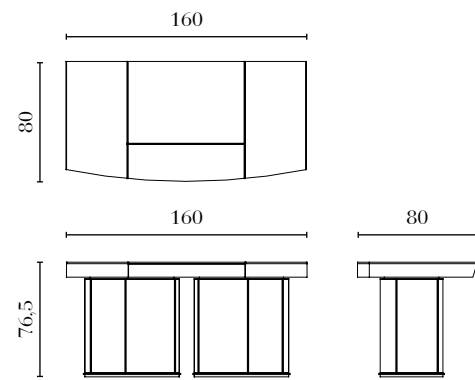

PT314W

Square Coffee Table
w/wood top
100 x 100 x 35 cm
39^{1/4} x 39^{1/4} x 13^{3/4} in

PT307G

Round Coffee Table
w/glass top
Ø 100 x 35 cm
Ø 39^{1/4} x 13^{3/4} in

PT307W

Round Coffee Table
w/wood top
Ø 100 x 35 cm
Ø 39^{1/4} x 13^{3/4} in

PT316G

Rectangular Coffee Table
w/glass top
150 x 80 x 35 cm
59 x 31^{1/2} x 13^{3/4} in

PT316W

Rectangular Coffee Table
w/wood top
150 x 80 x 35 cm
59 x 31^{1/2} x 13^{3/4} in

PT310W

Desk
 180 x 80 x 76,5 cm
 70^{3/4} x 31^{1/2} x 30 in