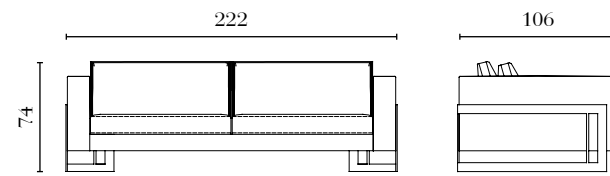

PT507

Sofa
222 x 106 x 74 cm
87^{1/2} x 41^{3/4} x 29^{1/4} in