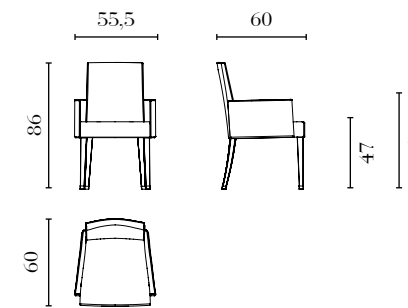

PT301G

Fix Dining Table
w/glass top
240 x 110 x 74 cm
94^{1/2} x 43^{1/4} x 29^{1/4} in

PT301W

Fix Dining Table
w/wood top
240 x 110 x 74 cm
94^{1/2} x 43^{1/4} x 29^{1/4} in

PT303G

Fix Dining Table
w/glass top
220 x 110 x 74 cm
86^{1/2} x 43^{1/4} x 29^{1/4} in

PT303W

Fix Dining Table
w/wood top
220 x 110 x 74 cm
86^{1/2} x 43^{1/4} x 29^{1/4} in

PT321W

Round Dining Table
w/wood top
Ø 180 x 74 cm
Ø 70^{3/4} x 29^{1/4} in

PT322W

Round Dining Table
w/wood top
Ø 160 x 74 cm
Ø 63 x 29^{1/4} in

PT397

Lazy Susan in Glass
Ø 100 x 2,3 cm
Ø 39^{1/4} x 1 in

PT399

Lazy Susan in Glass
Ø 90 x 2,3 cm
Ø 35^{1/2} x 1 in

PT398

Lazy Susan in Glass
Ø 80 x 2,3 cm
Ø 31^{1/2} x 1 in

PT501

Chair
48 x 60 x 86 cm
19 x 23^{1/2} x 33^{3/4} in

PT591

Upcharge for Legs
in leather

PT592

Extra for Metal Feet

PT502

Armchair
55,5 x 60 x 86 cm
22 x 23^{1/2} x 33^{3/4} in

PT591

Upcharge for Legs
in leather