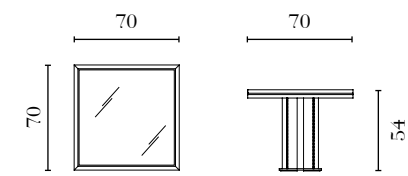

PT309G

Lamp Table
w/glass top
70 x 70 x 54 cm
27^{1/2} x 27^{1/2} x 21^{1/4} in

PT309W

Servant Table
w/wood top
70 x 70 x 54 cm
27^{1/2} x 27^{1/2} x 21^{1/4} in