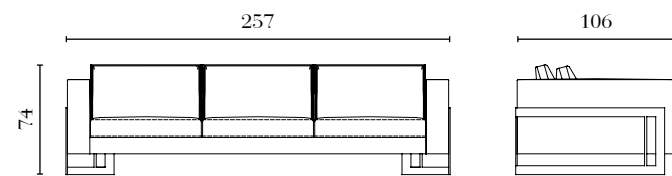

PT100L

Bookcase w/coated fabric Shelves
 150 x 41 x 195 cm
 59 x 16^{1/4} x 76^{3/4} in

PT101W

Bookcase for TV w/wooden Shelves
 150 x 41 x 195 cm
 59 x 16^{1/4} x 76^{3/4} in

PT101L

Bookcase for TV w/coated fabric Shelves
 150 x 41 x 195 cm
 59 x 16^{1/4} x 76^{3/4} in

PT505

Armchair
127 x 106 x 74 cm
50 x 41^{3/4} x 29^{1/4} in

PT506

Sofa
182 x 106 x 74 cm
71^{3/4} x 41^{3/4} x 29^{1/4} in

PT507

Sofa
222 x 106 x 74 cm
87^{1/2} x 41^{3/4} x 29^{1/4} in

PT508

Sofa
257 x 106 x 74 cm
101^{1/4} x 41^{3/4} x 29^{1/4} in