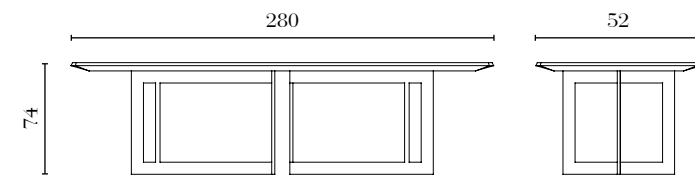

PT300G

Fix Dining Table
w/glass top
280 x 110 x 74 cm
110^{1/4} x 43^{1/4} x 29^{1/4} in

PT300W

Fix Dining Table
w/wood top
280 x 110 x 74 cm
110^{1/4} x 43^{1/4} x 29^{1/4} in