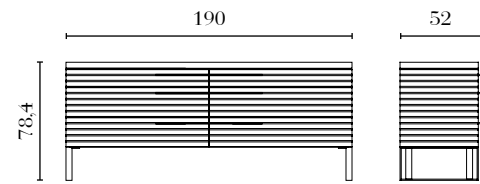

PT700G

Dresser w/glass top
190 x 52 x 78,4 cm
74^{3/4} x 20^{1/2} x 30^{3/4} in

PT700W

Dresser w/wood top
190 x 52 x 78,4 cm
74^{3/4} x 20^{1/2} x 30^{3/4} in