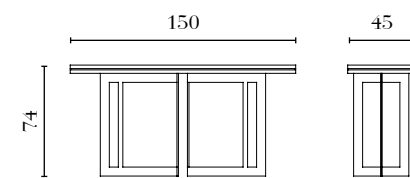

PT312G

Console w/glass top
150 x 45 x 74 cm
59 x 17^{3/4} x 29^{1/4} in

PT312W

Console w/wood top
150 x 45 x 74 cm
59 x 17^{3/4} x 29^{1/4} in