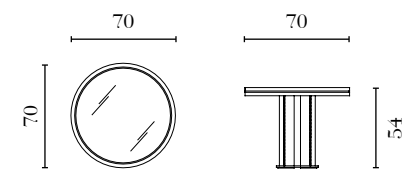

PT308G

Coffee Table
w/glass top
70 x 70 x 45 cm
27^{1/2} x 27^{1/2} x 17^{3/4} in

PT308W

Coffee Table
w/wood top
70 x 70 x 45 cm
27^{1/2} x 27^{1/2} x 17^{3/4} in

PT305G

Round Coffee Table
w/glass top
Ø 70 x 45 cm
Ø 27^{1/2} x 17^{3/4} in

PT305W

Round Coffee Table
w/wood top
Ø 70 x 45 cm
Ø 27^{1/2} x 17^{3/4} in

PT309G

Lamp Table
w/glass top
70 x 70 x 54 cm
27^{1/2} x 27^{1/2} x 21^{1/4} in

PT309W

Servant Table
w/wood top
70 x 70 x 54 cm
27^{1/2} x 27^{1/2} x 21^{1/4} in