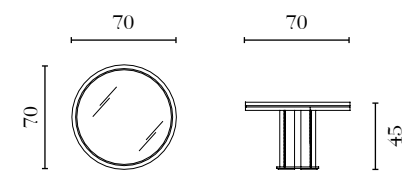

PT313G

Servant Table
w/glass top
Ø 39 x 48 cm
Ø 15^{1/4} x 19 in

PT312G

Console w/glass top
150 x 45 x 74 cm
59 x 17^{3/4} x 29^{1/4} in

PT312W

Console w/wood top
150 x 45 x 74 cm
59 x 17^{3/4} x 29^{1/4} in

PT308G

Coffee Table
w/glass top
70 x 70 x 45 cm
27^{1/2} x 27^{1/2} x 17^{3/4} in

PT308W

Coffee Table
w/wood top
70 x 70 x 45 cm
27^{1/2} x 27^{1/2} x 17^{3/4} in

PT305G

Round Coffee Table
w/glass top
Ø 70 x 45 cm
Ø 27^{1/2} x 17^{3/4} in