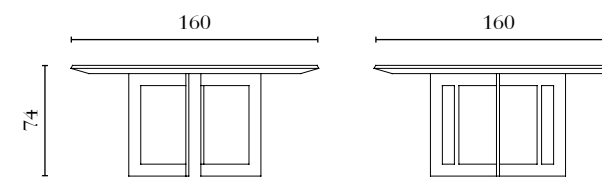

PT322W

Round Dining Table
w/wood top
Ø 160 x 74 cm
Ø 63 x 29^{1/4} in