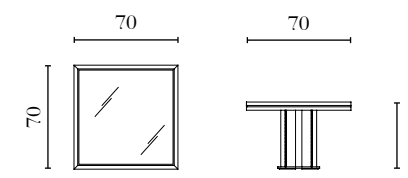

PT313G

Servant Table
w/glass top
Ø 39 x 48 cm
Ø 15^{1/4} x 19 in

PT312G

Console w/glass top
150 x 45 x 74 cm
59 x 17^{3/4} x 29^{1/4} in

PT312W

Console w/wood top
150 x 45 x 74 cm
59 x 17^{3/4} x 29^{1/4} in

PT308G

Coffee Table
w/glass top
70 x 70 x 45 cm
27^{1/2} x 27^{1/2} x 17^{3/4} in

PT308W

Coffee Table
w/wood top
70 x 70 x 45 cm
27^{1/2} x 27^{1/2} x 17^{3/4} in

PT305G

Round Coffee Table
w/glass top
Ø 70 x 45 cm
Ø 27^{1/2} x 17^{3/4} in