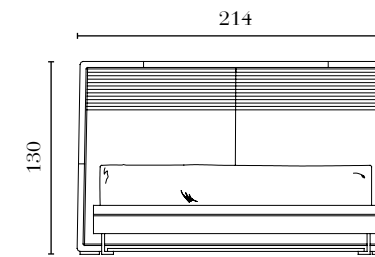

PT504

Lounge
75 x 64 x 70 cm
29^{1/2} x 25^{1/4} x 27^{1/2} in

PT598

Flying Pillows
45 x 45 cm
17^{3/4} x 17^{3/4} in

PT599

Flying Pillows
60 x 60 cm
23^{2/3} x 23^{2/3} in

PT900

Queen Size Bed
184 x 228 x 130 cm
72^{1/2} x 89^{3/4} x 51^{1/4} in
Orthopaedic spring
153 x 203 cm
60^{1/4} x 80 in

PT901

King Size Bed
224 x 228 x 130 cm
88^{1/4} x 89^{3/4} x 51^{1/4} in
Orthopaedic spring
193 x 203 cm
76 x 80 in

PT902

California Size Bed
214 x 239 x 130 cm
84^{1/4} x 94 x 51^{1/4} in
Orthopaedic spring
183 x 214 cm
72 x 84^{1/4} in