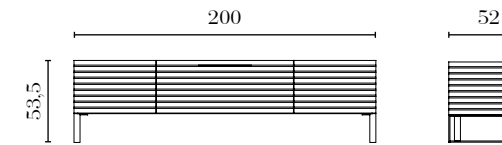

Technical Section

PT001G
Buffet w/glass top
240 x 52 x 80 cm
94^{1/2} x 20^{1/2} x 31^{1/2} in

PT001W
Buffet w/wood top
240 x 52 x 80 cm
94^{1/2} x 20^{1/2} x 31^{1/2} in

L001
Optional Internal Light

PT005G
TV Unit w/glass top
200 x 52 x 53,5 cm
78^{3/4} x 20^{1/2} x 21 in

PT005W
TV Unit w/wood top
200 x 52 x 53,5 cm
78^{3/4} x 20^{1/2} x 21 in

PT002G
Buffet w/glass top
200 x 52 x 80 cm
78^{3/4} x 20^{1/2} x 31^{1/2} in

PT002W
Buffet w/wood top
200 x 52 x 80 cm
78^{3/4} x 20^{1/2} x 31^{1/2} in