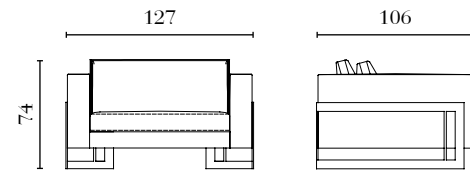

PT100L

Bookcase w/coated fabric Shelves
 150 x 41 x 195 cm
 59 x 16^{1/4} x 76^{3/4} in

PT101W

Bookcase for TV w/wooden Shelves
 150 x 41 x 195 cm
 59 x 16^{1/4} x 76^{3/4} in

PT101L

Bookcase for TV w/coated fabric Shelves
 150 x 41 x 195 cm
 59 x 16^{1/4} x 76^{3/4} in