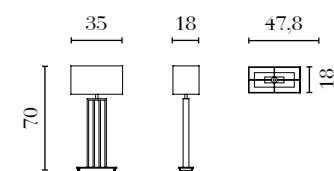

PT600
Small Table Lamp
35 x 18 x 70 cm
13^{3/4} x 7 x 27^{1/2} in

PT604
Chandelier w/3 Pendants
Ø 20 cm
Ø 7^{3/4} in