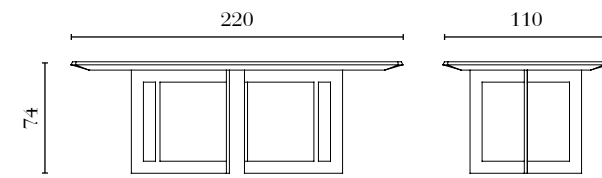

L003
Optional Internal Light

PT099
Optional Drawers
for Buffet PT001/PT002

PT007J
Bar Unit w/light
130 x 46 x 165 cm
51^{1/4} x 18 x 65 in

PT004G
Servant w/glass top
200 x 46 x 80 cm
78^{3/4} x 18 x 31^{1/2} in

PT004W
Servant w/wood top
200 x 46 x 80 cm
78^{3/4} x 18 x 31^{1/2} in

PT300G

Fix Dining Table
w/glass top
280 x 110 x 74 cm
110^{1/4} x 43^{1/4} x 29^{1/4} in

PT300W

Fix Dining Table
w/wood top
280 x 110 x 74 cm
110^{1/4} x 43^{1/4} x 29^{1/4} in

PT301G

Fix Dining Table
w/glass top
240 x 110 x 74 cm
94^{1/2} x 43^{1/4} x 29^{1/4} in

PT301W

Fix Dining Table
w/wood top
240 x 110 x 74 cm
94^{1/2} x 43^{1/4} x 29^{1/4} in

PT303G

Fix Dining Table
w/glass top
220 x 110 x 74 cm
86^{1/2} x 43^{1/4} x 29^{1/4} in