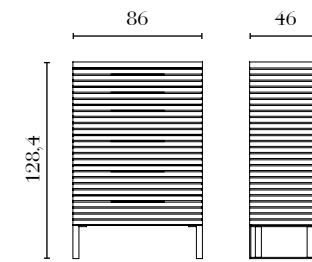

PT903

California Special Size Bed
214 x 228 x 130 cm
84^{1/4} x 89^{3/4} x 51^{1/4} in
Orthopaedic spring
183 x 203 cm
72 x 80 in

PT905

Special Size Bed
231 x 228 x 130 cm
91 x 89^{3/4} x 51^{1/4} in
Orthopaedic spring
200 x 203 cm
78^{3/4} x 80 in

PT950

Bed Set Perfect Time

PT700G

Dresser w/glass top
190 x 52 x 78,4 cm
74^{3/4} x 20^{1/2} x 30^{3/4} in

PT700W

Dresser w/wood top
190 x 52 x 78,4 cm
74^{3/4} x 20^{1/2} x 30^{3/4} in

PT701G

Chest of Drawers
w/glass top
86 x 46 x 128,4 cm
33^{3/4} x 18 x 50^{1/2} in