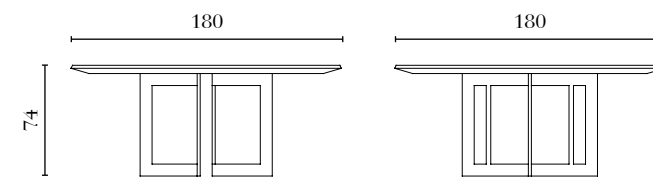

PT321W

Round Dining Table
w/wood top
Ø 180 x 74 cm
Ø 70^{3/4} x 29^{1/4} in