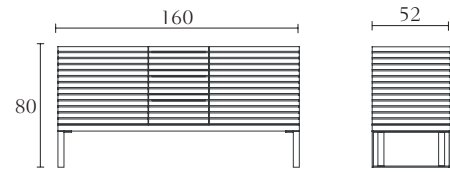

PT 025

PT 024

TECHNICAL
DRAWINGS

PERFECT
TIME

PT001G PT001W PT002G PT002W

Buffet w/glass top
cm 240 x 52 x H 80
inch 94^{1/2} x 20^{1/2} x H 31^{1/2}

Buffet w/wood top
cm 240 x 52 x H 80
inch 94^{1/2} x 20^{1/2} x H 31^{1/2}

Buffet w/glass top
cm 200 x 52 x H 80
inch 78^{3/4} x 20^{1/2} x H 31^{1/2}

Buffet w/wood top
cm 200 x 52 x H 80
inch 78^{3/4} x 20^{1/2} x H 31^{1/2}

L001

Optional internal light

L002

Optional internal light

PT003G PT003W PT099

Buffet w/glass top
cm 160 x 52 x H 80
inch 63 x 20^{1/2} x H 31^{1/2}

Buffet w/wood top
cm 160 x 52 x H 80
inch 63 x 20^{1/2} x H 31^{1/2}

Optional drawers for buffet cm 240 / 200

L003

Optional internal light

PT004G PT004W PT005G PT005W

Servant w/glass top
cm 200 x 46 x H 80
inch 78^{3/4} x 18 x H 31^{1/2}

Servant w/wood top
cm 200 x 46 x H 80
inch 78^{3/4} x 18 x H 31^{1/2}

TV Unit w/glass top
cm 200 x 52 x H 53,5
inch 78^{3/4} x 20^{1/2} x H 21