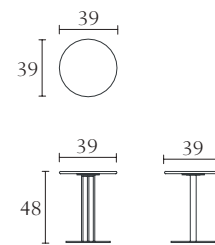

Console w/glass top
cm 180 x 45 x H 74
inch 70^{3/4} x 17^{3/4} x H 29^{1/4}

Console w/wood top
cm 180 x 45 x H 74
inch 70^{3/4} x 17^{3/4} x H 29^{1/4}

Console w/glass top
cm 150 x 45 x H 74
inch 59 x 17^{3/4} x H 29^{1/4}

Console w/wood top
cm 150 x 45 x H 74
inch 59 x 17^{3/4} x H 29^{1/4}

PT305G PT305W PT306G PT306W

Round Coffee Table
w/glass top
cm Ø 70 x H 45
inch Ø 27^{1/2} x H 17^{3/4}

Round Coffee Table
w/wood top
cm Ø 70 x H 45
inch Ø 27^{1/2} x H 17^{3/4}

Round Lamp Table
w/glass top
cm Ø 70 x H 54
inch Ø 27^{1/2} x H 21^{1/4}

Round Lamp Table
w/wood top
cm Ø 70 x H 54
inch Ø 27^{1/2} x H 21^{1/4}

PT307G PT307W PT313 PT313G

Round Coffee Table
w/glass top
cm Ø 100 x H 35
inch Ø 39^{1/4} x H 13^{3/4}

Round Coffee Table
w/wood top
cm Ø 100 x H 35
inch Ø 39^{1/4} x H 13^{3/4}

Servant Table all Metal
cm Ø 39 x H 48
inch Ø 15^{1/4} x H 19

Servant Table w/glass top
cm Ø 39 x H 48
inch Ø 15^{1/4} x H 19

PT308G PT308W PT309G PT309W