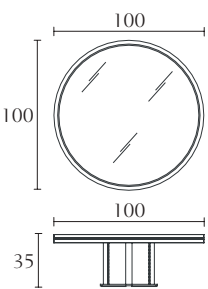

Console w/glass top
cm 180 x 45 x H 74
inch 70^{3/4} x 17^{3/4} x H 29^{1/4}

Console w/wood top
cm 180 x 45 x H 74
inch 70^{3/4} x 17^{3/4} x H 29^{1/4}

Console w/glass top
cm 150 x 45 x H 74
inch 59 x 17^{3/4} x H 29^{1/4}

Console w/wood top
cm 150 x 45 x H 74
inch 59 x 17^{3/4} x H 29^{1/4}

PT305G PT305W PT306G PT306W

Round Coffee Table
w/glass top
cm Ø 70 x H 45
inch Ø 27^{1/2} x H 17^{3/4}

Round Coffee Table
w/wood top
cm Ø 70 x H 45
inch Ø 27^{1/2} x H 17^{3/4}

Round Lamp Table
w/glass top
cm Ø 70 x H 54
inch Ø 27^{1/2} x H 21^{1/4}

Round Lamp Table
w/wood top
cm Ø 70 x H 54
inch Ø 27^{1/2} x H 21^{1/4}

PT307G PT307W PT313 PT313G

Round Coffee Table
w/glass top
cm Ø 100 x H 35
inch Ø 39^{1/4} x H 13^{3/4}

Round Coffee Table
w/wood top
cm Ø 100 x H 35
inch Ø 39^{1/4} x H 13^{3/4}

Servant Table all Metal
cm Ø 39 x H 48
inch Ø 15^{1/4} x H 19

Servant Table w/glass top
cm Ø 39 x H 48
inch Ø 15^{1/4} x H 19

PT308G PT308W PT309G PT309W