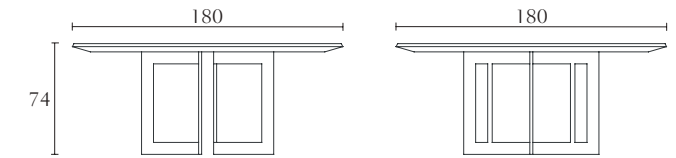

Buffet w/glass top
cm 200 x 52 x H 80
inch 78^{3/4} x 20^{1/2} x H 31^{1/2}

Buffet w/wood top
cm 200 x 52 x H 80
inch 78^{3/4} x 20^{1/2} x H 31^{1/2}

L001

Optional internal light

L002

Optional internal light

PT300G PT300W PT301G PT301W

Fix Dining Table w/glass top
cm 280 x 110 x H 74
inch 110^{1/4} x 43^{1/4} x H 29^{1/4}

Fix Dining Table w/wood top
cm 280 x 110 x H 74
inch 110^{1/4} x 43^{1/4} x H 29^{1/4}

Fix Dining Table w/glass top
cm 240 x 110 x H 74
inch 94^{1/2} x 43^{1/4} x H 29^{1/4}

Fix Dining Table w/wood top
cm 240 x 110 x H 74
inch 94^{1/2} x 43^{1/4} x H 29^{1/4}

PT303G PT303W PT321W

Fix Dining Table w/glass top
cm 220 x 110 x H 74
inch 86^{1/2} x 43^{1/4} x H 29^{1/4}

Fix Dining Table w/wood top
cm 220 x 110 x H 74
inch 86^{1/2} x 43^{1/4} x H 29^{1/4}

Round Dining Table w/wood top
cm Ø 180 x H 74
inch Ø 70^{3/4} x H 29^{1/4}

PT322W PT397 PT399 PT398

Round Dining Table w/wood top
cm Ø 160 x H 74
inch Ø 63 x H 29^{1/4}