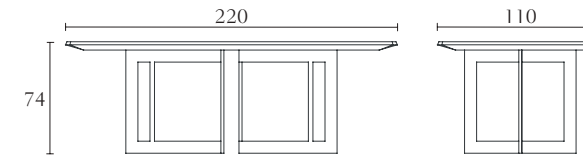

Buffet w/glass top
cm 200 x 52 x H 80
inch 78^{3/4} x 20^{1/2} x H 31^{1/2}

Buffet w/wood top
cm 200 x 52 x H 80
inch 78^{3/4} x 20^{1/2} x H 31^{1/2}

L001

Optional internal light

L002

Optional internal light

PT300G PT300W PT301G PT301W

Fix Dining Table w/glass top
cm 280 x 110 x H 74
inch 110^{1/4} x 43^{1/4} x H 29^{1/4}

Fix Dining Table w/wood top
cm 280 x 110 x H 74
inch 110^{1/4} x 43^{1/4} x H 29^{1/4}

Fix Dining Table w/glass top
cm 240 x 110 x H 74
inch 94^{1/2} x 43^{1/4} x H 29^{1/4}

Fix Dining Table w/wood top
cm 240 x 110 x H 74
inch 94^{1/2} x 43^{1/4} x H 29^{1/4}

PT303G PT303W PT321W

Fix Dining Table w/glass top
cm 220 x 110 x H 74
inch 86^{1/2} x 43^{1/4} x H 29^{1/4}

Fix Dining Table w/wood top
cm 220 x 110 x H 74
inch 86^{1/2} x 43^{1/4} x H 29^{1/4}

Round Dining Table w/wood top
cm Ø 180 x H 74
inch Ø 70^{3/4} x H 29^{1/4}

PT322W PT397 PT399 PT398

Round Dining Table w/wood top
cm Ø 160 x H 74
inch Ø 63 x H 29^{1/4}