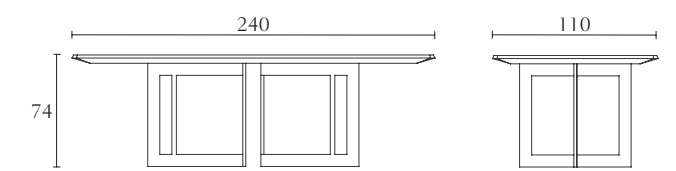

PT300G PT300W PT301G PT301W

Fix Dining Table w/glass top
cm 280 x 110 x H 74
inch 110^{1/4} x 43^{1/4} x H 29^{1/4}

Fix Dining Table w/wood top
cm 280 x 110 x H 74
inch 110^{1/4} x 43^{1/4} x H 29^{1/4}

Fix Dining Table w/glass top
cm 240 x 110 x H 74
inch 94^{1/2} x 43^{1/4} x H 29^{1/4}

Fix Dining Table w/wood top
cm 240 x 110 x H 74
inch 94^{1/2} x 43^{1/4} x H 29^{1/4}

PT303G PT303W PT321W

Fix Dining Table w/glass top
cm 220 x 110 x H 74
inch 86^{1/2} x 43^{1/4} x H 29^{1/4}

Fix Dining Table w/wood top
cm 220 x 110 x H 74
inch 86^{1/2} x 43^{1/4} x H 29^{1/4}

Round Dining Table w/wood top
cm Ø 180 x H 74
inch Ø 70^{3/4} x H 29^{1/4}