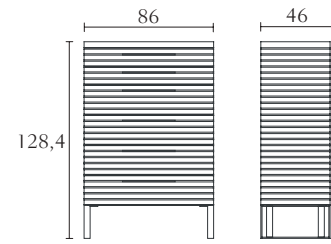

PT701G   **PT701W**   **PT500**

Chest of Drawers
w/glass top
cm 86 x 46 x H 128,4
inch 33^{3/4} x 18 x H 50^{1/2}

Chest of Drawers
w/wood top
cm 86 x 46 x H 128,4
inch 33^{3/4} x 18 x H 50^{1/2}

Bench
cm 150 x 45 x H 45
inch 59 x 17^{3/4} x H 17^{3/4}