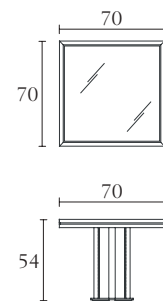

PT308G   PT308W   PT309G   PT309W

Coffee Table w/glass top
cm 70 x 70 x H 45
inch 27^{1/2} x 27^{1/2} x H 17^{3/4}

Coffee Table w/wood top
cm 70 x 70 x H 45
inch 27^{1/2} x 27^{1/2} x H 17^{3/4}

Lamp Table w/glass top
cm 70 x 70 x H 54
inch 27^{1/2} x 27^{1/2} x H 21^{1/4}

Lamp Table w/wood top
cm 70 x 70 x H 54
inch 27^{1/2} x 27^{1/2} x H 21^{1/4}