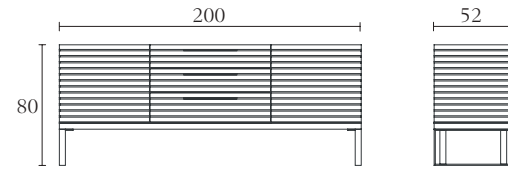

PT 025

PT 024

TECHNICAL
DRAWINGS

PERFECT
TIME

PT001G PT001W PT002G PT002W

Buffet w/glass top
cm 240 x 52 x H 80
inch 94^{1/2} x 20^{1/2} x H 31^{1/2}

Buffet w/wood top
cm 240 x 52 x H 80
inch 94^{1/2} x 20^{1/2} x H 31^{1/2}

Buffet w/glass top
cm 200 x 52 x H 80
inch 78^{3/4} x 20^{1/2} x H 31^{1/2}

Buffet w/wood top
cm 200 x 52 x H 80
inch 78^{3/4} x 20^{1/2} x H 31^{1/2}

L001

Optional internal light

L002

Optional internal light

PT003G PT003W PT099

Buffet w/glass top
cm 160 x 52 x H 80
inch 63 x 20^{1/2} x H 31^{1/2}

Buffet w/wood top
cm 160 x 52 x H 80
inch 63 x 20^{1/2} x H 31^{1/2}

Optional drawers for buffet cm 240 / 200

L003

Optional internal light

PT004G PT004W PT005G PT005W

Servant w/glass top
cm 200 x 46 x H 80
inch 78^{3/4} x 18 x H 31^{1/2}

Servant w/wood top
cm 200 x 46 x H 80
inch 78^{3/4} x 18 x H 31^{1/2}

TV Unit w/glass top
cm 200 x 52 x H 53,5
inch 78^{3/4} x 20^{1/2} x H 21