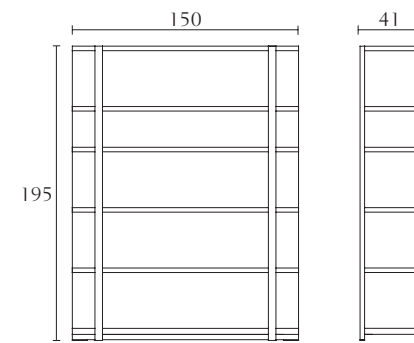

Buffet w/glass top
cm 200 x 52 x H 80
inch 78^{3/4} x 20^{1/2} x H 31^{1/2}

Buffet w/wood top
cm 200 x 52 x H 80
inch 78^{3/4} x 20^{1/2} x H 31^{1/2}

L001

Optional internal light

L002

Optional internal light

Rectangular Coffee Table
w/glass top
cm 150 x 80 x H 35
inch 59 x 31^{1/2} x H 13^{3/4}

Rectangular Coffee Table
w/wood top
cm 150 x 80 x H 35
inch 59 x 31^{1/2} x H 13^{3/4}

PT310W PT311W

Desk
cm 180 x 80 x H 76,5
inch 70^{3/4} x 31^{1/2} x H 30

Desk
cm 160 x 80 x H 76,5
inch 63 x 31^{1/2} x H 30

PT100W PT100L PT101W PT100L

Bookcase w/wood shelves
cm 150 x 41 x H 195
inch 59 x 16^{1/4} x H 76^{3/4}

Bookcase w/eco leather shelves
cm 150 x 41 x H 195
inch 59 x 16^{1/4} x H 76^{3/4}

Bookcase for TV w/wood shelves
cm 150 x 41 x H 195
inch 59 x 16^{1/4} x H 76^{3/4}

Bookcase for TV w/eco leather shelves
cm 150 x 41 x H 195
inch 59 x 16^{1/4} x H 76^{3/4}

PT512

Office Chair w/castors
cm 59 x 60 x H 92
inch 23^{1/4} x 23^{1/2} x H 36^{1/4}