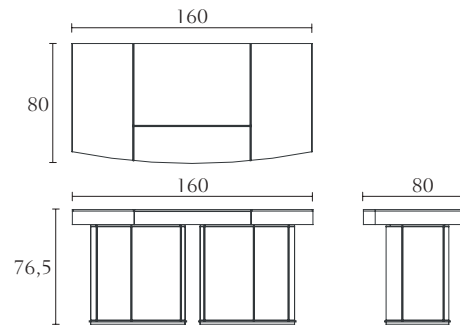

Coffee Table w/glass top
cm 70 x 70 x H 45
inch 27^{1/2} x 27^{1/2} x H 17^{3/4}

Coffee Table w/wood top
cm 70 x 70 x H 45
inch 27^{1/2} x 27^{1/2} x H 17^{3/4}

Lamp Table w/glass top
cm 70 x 70 x H 54
inch 27^{1/2} x 27^{1/2} x H 21^{1/4}

Lamp Table w/wood top
cm 70 x 70 x H 54
inch 27^{1/2} x 27^{1/2} x H 21^{1/4}

PT314G PT314W PT316G PT316W

Square Coffee Table
w/glass top
cm 100 x 100 x H 35
inch 39^{1/4} x 39^{1/4} x H 13^{3/4}

Square Coffee Table
w/wood top
cm 100 x 100 x H 35
inch 39^{1/4} x 39^{1/4} x H 13^{3/4}

Rectangular Coffee Table
w/glass top
cm 150 x 80 x H 35
inch 59 x 31^{1/2} x H 13^{3/4}

Rectangular Coffee Table
w/wood top
cm 150 x 80 x H 35
inch 59 x 31^{1/2} x H 13^{3/4}

PT310W PT311W

Desk
cm 180 x 80 x H 76,5
inch 70^{3/4} x 31^{1/2} x H 30

Desk
cm 160 x 80 x H 76,5
inch 63 x 31^{1/2} x H 30

PT100W PT100L PT101W PT100L

Bookcase w/wood shelves
cm 150 x 41 x H 195
inch 59 x 16^{1/4} x H 76^{3/4}

Bookcase w/eco leather shelves
cm 150 x 41 x H 195
inch 59 x 16^{1/4} x H 76^{3/4}