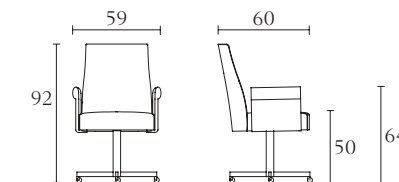

Coffee Table w/glass top
cm 70 x 70 x H 45
inch 27^{1/2} x 27^{1/2} x H 17^{3/4}

Coffee Table w/wood top
cm 70 x 70 x H 45
inch 27^{1/2} x 27^{1/2} x H 17^{3/4}

Lamp Table w/glass top
cm 70 x 70 x H 54
inch 27^{1/2} x 27^{1/2} x H 21^{1/4}

Rectangular Coffee Table
w/glass top
cm 150 x 80 x H 35
inch 59 x 31^{1/2} x H 13^{3/4}

Rectangular Coffee Table
w/wood top
cm 150 x 80 x H 35
inch 59 x 31^{1/2} x H 13^{3/4}

PT310W PT311W

Desk
cm 180 x 80 x H 76,5
inch 70^{3/4} x 31^{1/2} x H 30

Desk
cm 160 x 80 x H 76,5
inch 63 x 31^{1/2} x H 30

PT100W PT100L PT101W PT100L

Bookcase w/wood shelves
cm 150 x 41 x H 195
inch 59 x 16^{1/4} x H 76^{3/4}

Bookcase w/eco leather shelves
cm 150 x 41 x H 195
inch 59 x 16^{1/4} x H 76^{3/4}

Bookcase for TV w/wood shelves
cm 150 x 41 x H 195
inch 59 x 16^{1/4} x H 76^{3/4}

Bookcase for TV w/eco leather shelves
cm 150 x 41 x H 195
inch 59 x 16^{1/4} x H 76^{3/4}

PT512

Office Chair w/castors
cm 59 x 60 x H 92
inch 23^{1/4} x 23^{1/2} x H 36^{1/4}