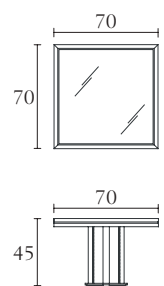

PT308G   PT308W   PT309G   PT309W

Coffee Table w/glass top
cm 70 x 70 x H 45
inch 27^{1/2} x 27^{1/2} x H 17^{3/4}

Coffee Table w/wood top
cm 70 x 70 x H 45
inch 27^{1/2} x 27^{1/2} x H 17^{3/4}

Lamp Table w/glass top
cm 70 x 70 x H 54
inch 27^{1/2} x 27^{1/2} x H 21^{1/4}

Lamp Table w/wood top
cm 70 x 70 x H 54
inch 27^{1/2} x 27^{1/2} x H 21^{1/4}