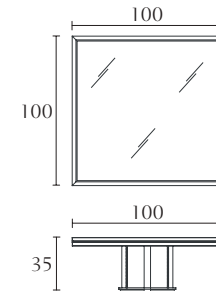

Console w/glass top
cm 180 x 45 x H 74
inch 70^{3/4} x 17^{3/4} x H 29^{1/4}

Console w/wood top
cm 180 x 45 x H 74
inch 70^{3/4} x 17^{3/4} x H 29^{1/4}

Console w/glass top
cm 150 x 45 x H 74
inch 59 x 17^{3/4} x H 29^{1/4}

Coffee Table w/glass top
cm 70 x 70 x H 45
inch 27^{1/2} x 27^{1/2} x H 17^{3/4}

Coffee Table w/wood top
cm 70 x 70 x H 45
inch 27^{1/2} x 27^{1/2} x H 17^{3/4}

Lamp Table w/glass top
cm 70 x 70 x H 54
inch 27^{1/2} x 27^{1/2} x H 21^{1/4}

Lamp Table w/wood top
cm 70 x 70 x H 54
inch 27^{1/2} x 27^{1/2} x H 21^{1/4}

PT314G PT314W PT316G PT316W

Square Coffee Table
w/glass top
cm 100 x 100 x H 35
inch 39^{1/4} x 39^{1/4} x H 13^{3/4}

Square Coffee Table
w/wood top
cm 100 x 100 x H 35
inch 39^{1/4} x 39^{1/4} x H 13^{3/4}

Rectangular Coffee Table
w/glass top
cm 150 x 80 x H 35
inch 59 x 31^{1/2} x H 13^{3/4}

Rectangular Coffee Table
w/wood top
cm 150 x 80 x H 35
inch 59 x 31^{1/2} x H 13^{3/4}

PT310W PT311W

Desk
cm 180 x 80 x H 76,5
inch 70^{3/4} x 31^{1/2} x H 30