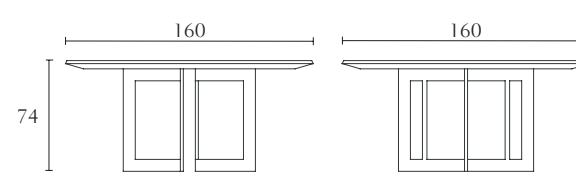

Buffet w/glass top
cm 200 x 52 x H 80
inch 78^{3/4} x 20^{1/2} x H 31^{1/2}

Buffet w/wood top
cm 200 x 52 x H 80
inch 78^{3/4} x 20^{1/2} x H 31^{1/2}

L001

Optional internal light

L002

Optional internal light

Fix Dining Table w/glass top
cm 240 x 110 x H 74
inch 94^{1/2} x 43^{1/4} x H 29^{1/4}

Fix Dining Table w/wood top
cm 240 x 110 x H 74
inch 94^{1/2} x 43^{1/4} x H 29^{1/4}

PT303G PT303W PT321W

Fix Dining Table w/glass top
cm 220 x 110 x H 74
inch 86^{1/2} x 43^{1/4} x H 29^{1/4}

Fix Dining Table w/wood top
cm 220 x 110 x H 74
inch 86^{1/2} x 43^{1/4} x H 29^{1/4}

Round Dining Table w/wood top
cm Ø 180 x H 74
inch Ø 70^{3/4} x H 29^{1/4}

PT322W PT397 PT399 PT398

Round Dining Table w/wood top
cm Ø 160 x H 74
inch Ø 63 x H 29^{1/4}

Lazy Susan in Glass
cm Ø 100 x H 2,3
inch Ø 39^{1/4} x H 1

Lazy Susan in Glass
cm Ø 90 x H 2,3
inch Ø 35^{1/2} x H 1

Lazy Susan in Glass
cm Ø 80 x H 2,3
inch Ø 31^{1/2} x H 1

PT501 PT502

Chair
cm 48 x 60 x H 84
inch 19 x 23^{1/2} x H 33