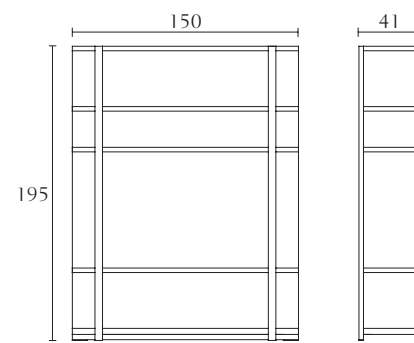

Buffet w/glass top
cm 200 x 52 x H 80
inch 78^{3/4} x 20^{1/2} x H 31^{1/2}

Buffet w/wood top
cm 200 x 52 x H 80
inch 78^{3/4} x 20^{1/2} x H 31^{1/2}

L001

Optional internal light

L002

Optional internal light

Rectangular Coffee Table
w/glass top
cm 150 x 80 x H 35
inch 59 x 31^{1/2} x H 13^{3/4}

Rectangular Coffee Table
w/wood top
cm 150 x 80 x H 35
inch 59 x 31^{1/2} x H 13^{3/4}

PT310W PT311W

Desk
cm 180 x 80 x H 76,5
inch 70^{3/4} x 31^{1/2} x H 30

Desk
cm 160 x 80 x H 76,5
inch 63 x 31^{1/2} x H 30

PT100W PT100L PT101W PT100L

Bookcase w/wood shelves
cm 150 x 41 x H 195
inch 59 x 16^{1/4} x H 76^{3/4}

Bookcase w/eco leather shelves
cm 150 x 41 x H 195
inch 59 x 16^{1/4} x H 76^{3/4}

Bookcase for TV w/wood shelves
cm 150 x 41 x H 195
inch 59 x 16^{1/4} x H 76^{3/4}

Bookcase for TV w/eco leather shelves
cm 150 x 41 x H 195
inch 59 x 16^{1/4} x H 76^{3/4}

PT512

Office Chair w/castors
cm 59 x 60 x H 92
inch 23^{1/4} x 23^{1/2} x H 36^{1/4}