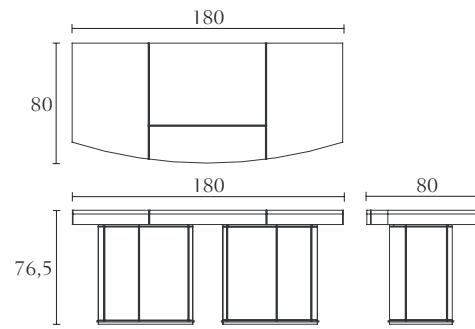

Coffee Table w/glass top
cm 70 x 70 x H 45
inch 27^{1/2} x 27^{1/2} x H 17^{3/4}

Coffee Table w/wood top
cm 70 x 70 x H 45
inch 27^{1/2} x 27^{1/2} x H 17^{3/4}

Lamp Table w/glass top
cm 70 x 70 x H 54
inch 27^{1/2} x 27^{1/2} x H 21^{1/4}

Lamp Table w/wood top
cm 70 x 70 x H 54
inch 27^{1/2} x 27^{1/2} x H 21^{1/4}

PT314G PT314W PT316G PT316W

Square Coffee Table
w/glass top
cm 100 x 100 x H 35
inch 39^{1/4} x 39^{1/4} x H 13^{3/4}

Square Coffee Table
w/wood top
cm 100 x 100 x H 35
inch 39^{1/4} x 39^{1/4} x H 13^{3/4}

Rectangular Coffee Table
w/glass top
cm 150 x 80 x H 35
inch 59 x 31^{1/2} x H 13^{3/4}

Rectangular Coffee Table
w/wood top
cm 150 x 80 x H 35
inch 59 x 31^{1/2} x H 13^{3/4}

PT310W PT311W

Desk
cm 180 x 80 x H 76,5
inch 70^{3/4} x 31^{1/2} x H 30

Desk
cm 160 x 80 x H 76,5
inch 63 x 31^{1/2} x H 30

PT100W PT100L PT101W PT100L

Bookcase w/wood shelves
cm 150 x 41 x H 195
inch 59 x 16^{1/4} x H 76^{3/4}

Bookcase w/eco leather shelves
cm 150 x 41 x H 195
inch 59 x 16^{1/4} x H 76^{3/4}