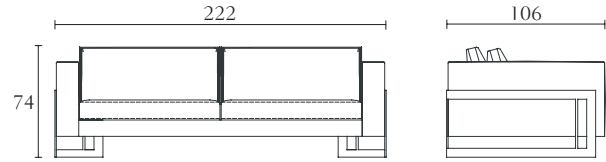

PT504 **PT598** **PT599**

Lounge
cm 75 x 64 x H 70
inch 29^{1/2} x 25^{1/4} x H 27^{1/2}

Flying Pillows
cm 45 x 45
inch 17^{3/4} x 17^{3/4}

Flying Pillows
cm 60 x 60
inch 23^{2/3} x 23^{2/3}