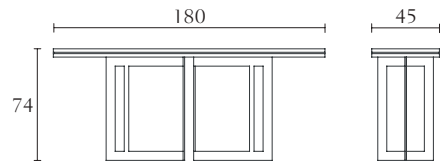

PT302G   PT302W   PT312G   PT312W

Console w/glass top
cm 180 x 45 x H 74
inch 70^{3/4} x 17^{3/4} x H 29^{1/4}

Console w/wood top
cm 180 x 45 x H 74
inch 70^{3/4} x 17^{3/4} x H 29^{1/4}

Console w/glass top
cm 150 x 45 x H 74
inch 59 x 17^{3/4} x H 29^{1/4}

Console w/wood top
cm 150 x 45 x H 74
inch 59 x 17^{3/4} x H 29^{1/4}