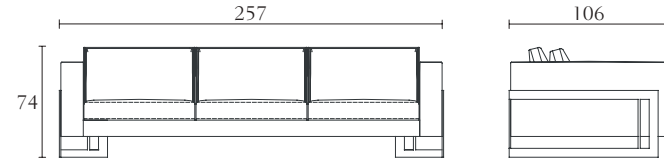

PT504 **PT598** **PT599**

Lounge
cm 75 x 64 x H 70
inch 29^{1/2} x 25^{1/4} x H 27^{1/2}

Flying Pillows
cm 45 x 45
inch 17^{3/4} x 17^{3/4}

Flying Pillows
cm 60 x 60
inch 23^{2/3} x 23^{2/3}