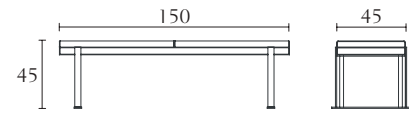

PT701G   **PT701W**   **PT500**

Chest of Drawers
w/glass top
cm 86 x 46 x H 128,4
inch 33^{3/4} x 18 x H 50^{1/2}

Chest of Drawers
w/wood top
cm 86 x 46 x H 128,4
inch 33^{3/4} x 18 x H 50^{1/2}

Bench
cm 150 x 45 x H 45
inch 59 x 17^{3/4} x H 17^{3/4}