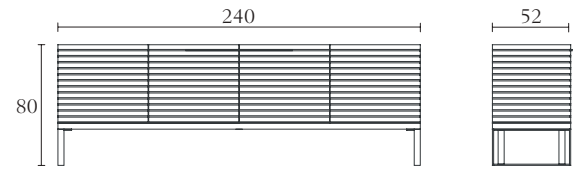

PT 025

PT 024

TECHNICAL
DRAWINGS

PERFECT
TIME

PT001G PT001W PT002G PT002W

Buffet w/glass top
cm 240 x 52 x H 80
inch 94^{1/2} x 20^{1/2} x H 31^{1/2}

Buffet w/wood top
cm 240 x 52 x H 80
inch 94^{1/2} x 20^{1/2} x H 31^{1/2}

Buffet w/glass top
cm 200 x 52 x H 80
inch 78^{3/4} x 20^{1/2} x H 31^{1/2}

Buffet w/wood top
cm 200 x 52 x H 80
inch 78^{3/4} x 20^{1/2} x H 31^{1/2}

L001

Optional internal light

L002

Optional internal light

PT003G PT003W PT099

Buffet w/glass top
cm 160 x 52 x H 80
inch 63 x 20^{1/2} x H 31^{1/2}

Buffet w/wood top
cm 160 x 52 x H 80
inch 63 x 20^{1/2} x H 31^{1/2}

Optional drawers for buffet cm 240 / 200

L003

Optional internal light

PT004G PT004W PT005G PT005W

Servant w/glass top
cm 200 x 46 x H 80
inch 78^{3/4} x 18 x H 31^{1/2}

Servant w/wood top
cm 200 x 46 x H 80
inch 78^{3/4} x 18 x H 31^{1/2}

TV Unit w/glass top
cm 200 x 52 x H 53,5
inch 78^{3/4} x 20^{1/2} x H 21