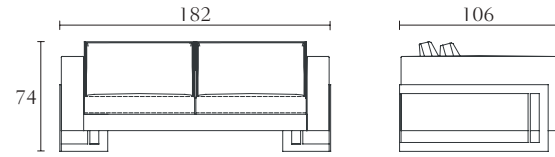

PT505 **PT506**

Arm Chair
cm 127 x 106 x H 74
inch 50 x 41^{3/4} x H 29^{1/4}

Sofa
cm 182 x 106 x H 74
inch 71^{3/4} x 41^{3/4} x H 29^{1/4}

PT507 **PT508**

Sofa
cm 222 x 106 x H 74
inch 87^{1/2} x 41^{3/4} x H 29^{1/4}

Sofa
cm 257 x 106 x H 74
inch 101^{1/4} x 41^{3/4} x H 29^{1/4}