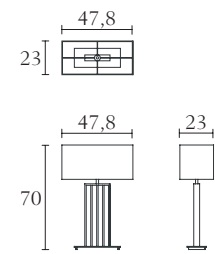

Nightstand w/wood top
cm 80 x 46 x H 56,4
inch 31^{1/2} x 18 x H 22^{1/4}

Nightstand w/glass top
cm 60 x 46 x H 56,4
inch 23^{1/2} x 18 x H 22^{1/4}

Nightstand w/wood top
cm 60 x 46 x H 56,4
inch 23^{1/2} x 18 x H 22^{1/4}

PT701G **PT701W** **PT500**

Chest of Drawers
w/glass top
cm 86 x 46 x H 128,4
inch 33^{3/4} x 18 x H 50^{1/2}

Chest of Drawers
w/wood top
cm 86 x 46 x H 128,4
inch 33^{3/4} x 18 x H 50^{1/2}

Bench
cm 150 x 45 x H 45
inch 59 x 17^{3/4} x H 17^{3/4}

PT020 **PT021**

Wall Panel
cm 130 x H 130
inch 51^{1/5} x H 51^{1/5}

Set of Two Panels
cm 50 x H 130
inch 19^{3/4} x H 51^{1/5}

PT605

Wall Mirror
cm Ø 120 x 9
inch Ø 47^{1/4} x 3^{1/2}

PT022 **PT023**

Wall Panel
cm 120 x H 120
inch 47^{1/4} x H 47^{1/4}

Wall Panel
cm 100 x H 100
inch 39^{1/3} x H 39^{1/3}

PT603 **PT600**

Large Table Lamp
cm 47,8 x 23 x H 70
inch 18^{3/4} x 9 x H 27^{1/2}

Small Table Lamp
cm 35 x 18 x H 70
inch 13^{3/4} x 7 x H 27^{1/2}

PT024 **PT025**