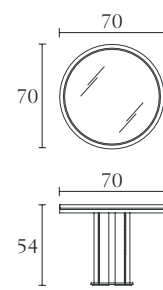

Console w/glass top
cm 180 x 45 x H 74
inch 70^{3/4} x 17^{3/4} x H 29^{1/4}

Console w/wood top
cm 180 x 45 x H 74
inch 70^{3/4} x 17^{3/4} x H 29^{1/4}

Console w/glass top
cm 150 x 45 x H 74
inch 59 x 17^{3/4} x H 29^{1/4}

Console w/wood top
cm 150 x 45 x H 74
inch 59 x 17^{3/4} x H 29^{1/4}

PT305G PT305W PT306G PT306W

Round Coffee Table
w/glass top
cm Ø 70 x H 45
inch Ø 27^{1/2} x H 17^{3/4}

Round Coffee Table
w/wood top
cm Ø 70 x H 45
inch Ø 27^{1/2} x H 17^{3/4}

Round Lamp Table
w/glass top
cm Ø 70 x H 54
inch Ø 27^{1/2} x H 21^{1/4}

Round Lamp Table
w/wood top
cm Ø 70 x H 54
inch Ø 27^{1/2} x H 21^{1/4}

PT307G PT307W PT313 PT313G

Round Coffee Table
w/glass top
cm Ø 100 x H 35
inch Ø 39^{1/4} x H 13^{3/4}

Coffee Table w/glass top
cm 70 x 70 x H 45
inch 27^{1/2} x 27^{1/2} x H 17^{3/4}

Coffee Table w/wood top
cm 70 x 70 x H 45
inch 27^{1/2} x 27^{1/2} x H 17^{3/4}

Lamp Table w/glass top
cm 70 x 70 x H 54
inch 27^{1/2} x 27^{1/2} x H 21^{1/4}