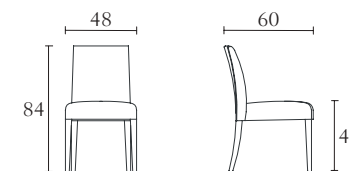

PT001G PT001W PT002G PT002W

Buffet w/glass top
cm 240 x 52 x H 80
inch 94^{1/2} x 20^{1/2} x H 31^{1/2}

Buffet w/wood top
cm 240 x 52 x H 80
inch 94^{1/2} x 20^{1/2} x H 31^{1/2}

Buffet w/glass top
cm 200 x 52 x H 80
inch 78^{3/4} x 20^{1/2} x H 31^{1/2}

Buffet w/wood top
cm 200 x 52 x H 80
inch 78^{3/4} x 20^{1/2} x H 31^{1/2}

L001

Optional internal light

L002

Optional internal light

PT003G PT003W PT099

Buffet w/glass top
cm 160 x 52 x H 80
inch 63 x 20^{1/2} x H 31^{1/2}

Buffet w/wood top
cm 160 x 52 x H 80
inch 63 x 20^{1/2} x H 31^{1/2}

Optional drawers for buffet cm 240 / 200

L003

Optional internal light

PT004G PT004W PT005G PT005W

Servant w/glass top
cm 200 x 46 x H 80
inch 78^{3/4} x 18 x H 31^{1/2}

Servant w/wood top
cm 200 x 46 x H 80
inch 78^{3/4} x 18 x H 31^{1/2}

TV Unit w/glass top
cm 200 x 52 x H 53,5
inch 78^{3/4} x 20^{1/2} x H 21

TV Unit w/wood top
cm 200 x 52 x H 53,5
inch 78^{3/4} x 20^{1/2} x H 21

PT006W L006 PT007J

Cabinet
cm 130 x 46 x H 165
inch 51^{1/4} x 18 x H 65

Optional internal light

Bar Unit w/light
cm 130 x 46 x H 165
inch 51^{1/4} x 18 x H 65

PT300G PT300W PT301G PT301W

Fix Dining Table w/glass top
cm 280 x 110 x H 74
inch 110^{1/4} x 43^{1/4} x H 29^{1/4}

Fix Dining Table w/wood top
cm 280 x 110 x H 74
inch 110^{1/4} x 43^{1/4} x H 29^{1/4}

Fix Dining Table w/glass top
cm 240 x 110 x H 74
inch 94^{1/2} x 43^{1/4} x H 29^{1/4}

Fix Dining Table w/wood top
cm 240 x 110 x H 74
inch 94^{1/2} x 43^{1/4} x H 29^{1/4}

PT303G PT303W PT321W

Fix Dining Table w/glass top
cm 220 x 110 x H 74
inch 86^{1/2} x 43^{1/4} x H 29^{1/4}

Fix Dining Table w/wood top
cm 220 x 110 x H 74
inch 86^{1/2} x 43^{1/4} x H 29^{1/4}

Round Dining Table w/wood top
cm Ø 180 x H 74
inch Ø 70^{3/4} x H 29^{1/4}

PT322W PT397 PT399 PT398

Round Dining Table w/wood top
cm Ø 160 x H 74
inch Ø 63 x H 29^{1/4}

Lazy Susan in Glass
cm Ø 100 x H 2,3
inch Ø 39^{1/4} x H 1

Lazy Susan in Glass
cm Ø 90 x H 2,3
inch Ø 35^{1/2} x H 1

Lazy Susan in Glass
cm Ø 80 x H 2,3
inch Ø 31^{1/2} x H 1

PT501 PT502

Chair
cm 48 x 60 x H 84
inch 19 x 23^{1/2} x H 33

Arm Chair
cm 55,6 x 60 x H 84
inch 22 x 23^{1/2} x H 33