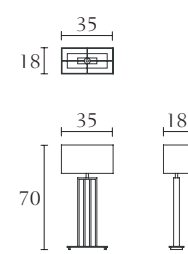

Nightstand w/wood top
cm 80 x 46 x H 56,4
inch 31^{1/2} x 18 x H 22^{1/4}

Nightstand w/glass top
cm 60 x 46 x H 56,4
inch 23^{1/2} x 18 x H 22^{1/4}

Nightstand w/wood top
cm 60 x 46 x H 56,4
inch 23^{1/2} x 18 x H 22^{1/4}

PT701G **PT701W** **PT500**

Chest of Drawers
w/glass top
cm 86 x 46 x H 128,4
inch 33^{3/4} x 18 x H 50^{1/2}

Chest of Drawers
w/wood top
cm 86 x 46 x H 128,4
inch 33^{3/4} x 18 x H 50^{1/2}

Bench
cm 150 x 45 x H 45
inch 59 x 17^{3/4} x H 17^{3/4}

PT020 **PT021**

Wall Panel
cm 130 x H 130
inch 51^{1/5} x H 51^{1/5}

Set of Two Panels
cm 50 x H 130
inch 19^{3/4} x H 51^{1/5}

PT605

Wall Mirror
cm Ø 120 x 9
inch Ø 47^{1/4} x 3^{1/2}

PT022 **PT023**

Wall Panel
cm 120 x H 120
inch 47^{1/4} x H 47^{1/4}

Wall Panel
cm 100 x H 100
inch 39^{1/3} x H 39^{1/3}

PT603 **PT600**

Large Table Lamp
cm 47,8 x 23 x H 70
inch 18^{3/4} x 9 x H 27^{1/2}

Small Table Lamp
cm 35 x 18 x H 70
inch 13^{3/4} x 7 x H 27^{1/2}

PT024 **PT025**