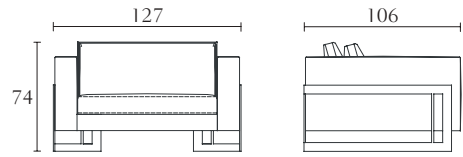

PT505 **PT506**

Arm Chair
cm 127 x 106 x H 74
inch 50 x 41^{3/4} x H 29^{1/4}

Sofa
cm 182 x 106 x H 74
inch 71^{3/4} x 41^{3/4} x H 29^{1/4}

PT507 **PT508**

Sofa
cm 222 x 106 x H 74
inch 87^{1/2} x 41^{3/4} x H 29^{1/4}

Sofa
cm 257 x 106 x H 74
inch 101^{1/4} x 41^{3/4} x H 29^{1/4}