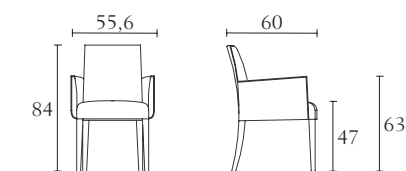

Fix Dining Table w/wood top
cm 220 x 110 x H 74
inch 86^{1/2} x 43^{1/4} x H 29^{1/4}

Round Dining Table w/wood top
cm Ø 180 x H 74
inch Ø 70^{3/4} x H 29^{1/4}

PT322W PT397 PT399 PT398

Round Dining Table w/wood top
cm Ø 160 x H 74
inch Ø 63 x H 29^{1/4}

Lazy Susan in Glass
cm Ø 100 x H 2,3
inch Ø 39^{1/4} x H 1

Lazy Susan in Glass
cm Ø 90 x H 2,3
inch Ø 35^{1/2} x H 1

Lazy Susan in Glass
cm Ø 80 x H 2,3
inch Ø 31^{1/2} x H 1

PT501 PT502

Chair
cm 48 x 60 x H 84
inch 19 x 23^{1/2} x H 33

Arm Chair
cm 55,6 x 60 x H 84
inch 22 x 23^{1/2} x H 33

PT591 Upcharge for Legs in Leather

PT592 Extra for Metal Feet

PT591 Upcharge for Legs in Leather

PT592 Extra for Metal Feet

PT302G PT302W PT312G PT312W

Console w/glass top
cm 180 x 45 x H 74
inch 70^{3/4} x 17^{3/4} x H 29^{1/4}

Console w/wood top
cm 180 x 45 x H 74
inch 70^{3/4} x 17^{3/4} x H 29^{1/4}

Console w/glass top
cm 150 x 45 x H 74
inch 59 x 17^{3/4} x H 29^{1/4}