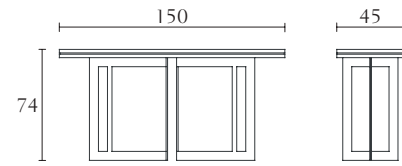

PT302G   PT302W   PT312G   PT312W

Console w/glass top
cm 180 x 45 x H 74
inch 70^{3/4} x 17^{3/4} x H 29^{1/4}

Console w/wood top
cm 180 x 45 x H 74
inch 70^{3/4} x 17^{3/4} x H 29^{1/4}

Console w/glass top
cm 150 x 45 x H 74
inch 59 x 17^{3/4} x H 29^{1/4}

Console w/wood top
cm 150 x 45 x H 74
inch 59 x 17^{3/4} x H 29^{1/4}