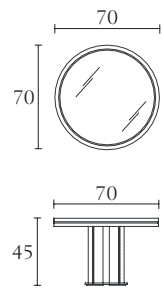

Console w/glass top
cm 180 x 45 x H 74
inch 70^{3/4} x 17^{3/4} x H 29^{1/4}

Console w/wood top
cm 180 x 45 x H 74
inch 70^{3/4} x 17^{3/4} x H 29^{1/4}

Console w/glass top
cm 150 x 45 x H 74
inch 59 x 17^{3/4} x H 29^{1/4}

Console w/wood top
cm 150 x 45 x H 74
inch 59 x 17^{3/4} x H 29^{1/4}

PT305G PT305W PT306G PT306W

Round Coffee Table
w/glass top
cm Ø 70 x H 45
inch Ø 27^{1/2} x H 17^{3/4}

Round Coffee Table
w/wood top
cm Ø 70 x H 45
inch Ø 27^{1/2} x H 17^{3/4}

Round Lamp Table
w/glass top
cm Ø 70 x H 54
inch Ø 27^{1/2} x H 21^{1/4}

Round Lamp Table
w/wood top
cm Ø 70 x H 54
inch Ø 27^{1/2} x H 21^{1/4}

PT307G PT307W PT313 PT313G

Round Coffee Table
w/glass top
cm Ø 100 x H 35
inch Ø 39^{1/4} x H 13^{3/4}

Coffee Table w/glass top
cm 70 x 70 x H 45
inch 27^{1/2} x 27^{1/2} x H 17^{3/4}

Coffee Table w/wood top
cm 70 x 70 x H 45
inch 27^{1/2} x 27^{1/2} x H 17^{3/4}

Lamp Table w/glass top
cm 70 x 70 x H 54
inch 27^{1/2} x 27^{1/2} x H 21^{1/4}