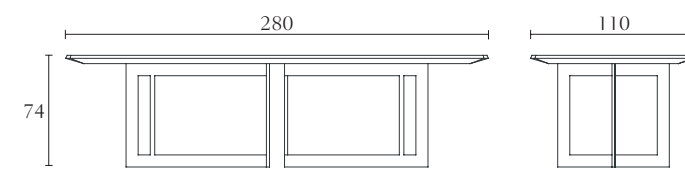

PT300G PT300W PT301G PT301W

Fix Dining Table w/glass top
cm 280 x 110 x H 74
inch 110^{1/4} x 43^{1/4} x H 29^{1/4}

Fix Dining Table w/wood top
cm 280 x 110 x H 74
inch 110^{1/4} x 43^{1/4} x H 29^{1/4}

Fix Dining Table w/glass top
cm 240 x 110 x H 74
inch 94^{1/2} x 43^{1/4} x H 29^{1/4}

Fix Dining Table w/wood top
cm 240 x 110 x H 74
inch 94^{1/2} x 43^{1/4} x H 29^{1/4}

PT303G PT303W PT321W

Fix Dining Table w/glass top
cm 220 x 110 x H 74
inch 86^{1/2} x 43^{1/4} x H 29^{1/4}

Fix Dining Table w/wood top
cm 220 x 110 x H 74
inch 86^{1/2} x 43^{1/4} x H 29^{1/4}

Round Dining Table w/wood top
cm Ø 180 x H 74
inch Ø 70^{3/4} x H 29^{1/4}