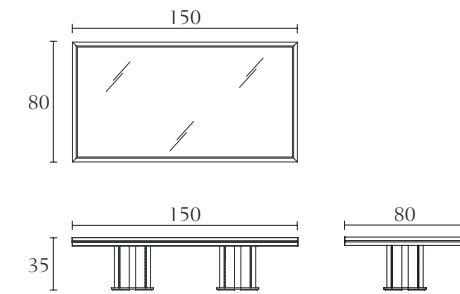

Coffee Table w/glass top
cm 70 x 70 x H 45
inch 27^{1/2} x 27^{1/2} x H 17^{3/4}

Coffee Table w/wood top
cm 70 x 70 x H 45
inch 27^{1/2} x 27^{1/2} x H 17^{3/4}

Lamp Table w/glass top
cm 70 x 70 x H 54
inch 27^{1/2} x 27^{1/2} x H 21^{1/4}

Lamp Table w/wood top
cm 70 x 70 x H 54
inch 27^{1/2} x 27^{1/2} x H 21^{1/4}

PT314G PT314W PT316G PT316W

Square Coffee Table
w/glass top
cm 100 x 100 x H 35
inch 39^{1/4} x 39^{1/4} x H 13^{3/4}

Square Coffee Table
w/wood top
cm 100 x 100 x H 35
inch 39^{1/4} x 39^{1/4} x H 13^{3/4}

Rectangular Coffee Table
w/glass top
cm 150 x 80 x H 35
inch 59 x 31^{1/2} x H 13^{3/4}

Rectangular Coffee Table
w/wood top
cm 150 x 80 x H 35
inch 59 x 31^{1/2} x H 13^{3/4}

PT310W PT311W

Desk
cm 180 x 80 x H 76,5
inch 70^{3/4} x 31^{1/2} x H 30