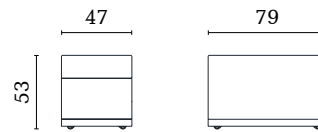

MH531
End corner left
with drawer
228 x 95 x 79 cm

MH532
Modular unit right
with drawer
213 x 95 x 79 cm

MH533
Modular unit left
with drawer
213 x 95 x 79 cm

MH534
Modular unit right
with drawer
130 x 95 x 79 cm

MH535
Modular unit left
with drawer
130 x 95 x 79 cm

MH536
Central corner module
right
95 x 95 x 79 cm

MH537
Central corner module
left
95 x 95 x 79 cm

SP506
Armchair
75 x 74 x 78 cm

MH308
Side drawer for sofa
with castors
47 x 79 x 53 cm

MH307
Side drawer for sofa
with castors
47 x 79 x 36,5 cm

TY506
Armchair
82,5 x 83 x 80 cm

TY507
Swiveling armchair
82,5 x 83 x 80 cm

MH300
Dining table
280 x 113 x 74 cm

MH301
Dining table
240 x 110 x 74 cm