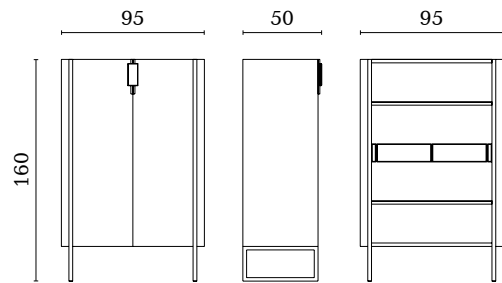

Must Have

Technical Section

MH001
Buffet
229 x 50 x 76 cm

MH004
Servant
195 x 50 x 85 cm

MH002
Buffet
195 x 50 x 76 cm

MH005
Tv unit
195 x 50 x 57 cm

MH003
Buffet
125 x 50 x 76 cm

MH006
Cabinet w/lights
95 x 50 x 160 cm

MH009
Optional drawers
for buffet

MH007
Bar unit w/lights
95 x 50 x 160 cm

AT307W
High coffee table
with laquered top
125 x 80 x 40,5 cm

AT307M
High coffee table
with marble top
125 x 80 x 40,5 cm

AT308W
Low coffee table
with laquered top
125 x 80 x 33 cm

AT308M
Low coffee table
with marble top
125 x 80 x 33 cm

AT309W
High lamp table
with laquered top
55 x 44,5 x 54 cm

AT309M
High lamp table
with marble top
55 x 44,5 x 54 cm

AT310W
High lamp table
with laquered top
55 x 44,5 x 47 cm