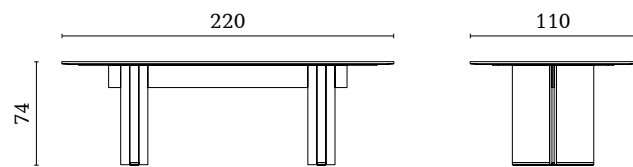

MH535
Modular unit left
with drawer
130 x 95 x 79 cm

MH536
Central corner module
right
95 x 95 x 79 cm

MH537
Central corner module
left
95 x 95 x 79 cm

SP506
Armchair
75 x 74 x 78 cm

MH308
Side drawer for sofa
with castors
47 x 79 x 53 cm

MH307
Side drawer for sofa
with castors
47 x 79 x 36,5 cm

TY506
Armchair
82,5 x 83 x 80 cm

TY507
Swiveling armchair
82,5 x 83 x 80 cm

MH300
Dining table
280 x 113 x 74 cm

MH301
Dining table
240 x 110 x 74 cm