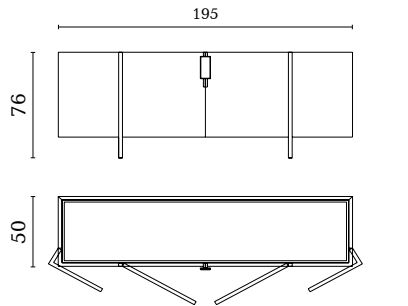

Must Have

Technical Section

MH001
Buffet
229 x 50 x 76 cm

MH004
Servant
195 x 50 x 85 cm

MH002
Buffet
195 x 50 x 76 cm

MH005
Tv unit
195 x 50 x 57 cm

MH003
Buffet
125 x 50 x 76 cm

MH006
Cabinet w/lights
95 x 50 x 160 cm

MH009
Optional drawers
for buffet

MH007
Bar unit w/lights
95 x 50 x 160 cm

AT307W
High coffee table
with laquered top
125 x 80 x 40,5 cm

AT307M
High coffee table
with marble top
125 x 80 x 40,5 cm

AT308W
Low coffee table
with laquered top
125 x 80 x 33 cm

AT308M
Low coffee table
with marble top
125 x 80 x 33 cm

AT309W
High lamp table
with laquered top
55 x 44,5 x 54 cm

AT309M
High lamp table
with marble top
55 x 44,5 x 54 cm

AT310W
High lamp table
with laquered top
55 x 44,5 x 47 cm