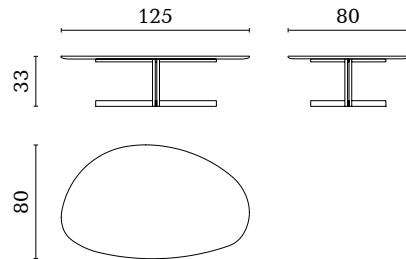

Must Have

Technical Section

MH001
Buffet
229 x 50 x 76 cm

MH004
Servant
195 x 50 x 85 cm

MH002
Buffet
195 x 50 x 76 cm

MH005
Tv unit
195 x 50 x 57 cm

MH003
Buffet
125 x 50 x 76 cm

MH006
Cabinet w/lights
95 x 50 x 160 cm

MH009
Optional drawers
for buffet

MH007
Bar unit w/lights
95 x 50 x 160 cm

AT307W
High coffee table
with laquered top
125 x 80 x 40,5 cm

AT307M
High coffee table
with marble top
125 x 80 x 40,5 cm

AT308W
Low coffee table
with laquered top
125 x 80 x 33 cm

AT308M
Low coffee table
with marble top
125 x 80 x 33 cm

AT309W
High lamp table
with laquered top
55 x 44,5 x 54 cm

AT309M
High lamp table
with marble top
55 x 44,5 x 54 cm

AT310W
High lamp table
with laquered top
55 x 44,5 x 47 cm

AT310M
High lamp table
with marble top
55 x 44,5 x 47 cm

AT311W
High servant table
with laquered top
48 x 36 x 54 cm

AT311M
High servant table with
marble top
48 x 36 x 54 cm

AT312W
Low servant table
with laquered top
48 x 36 x 47 cm