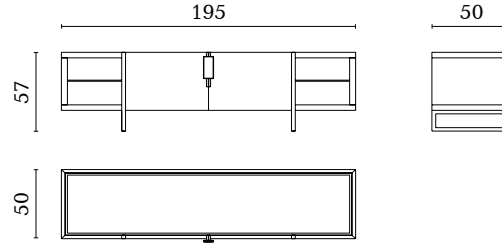

Must Have

Technical Section

MH001
Buffet
229 x 50 x 76 cm

MH004
Servant
195 x 50 x 85 cm

MH002
Buffet
195 x 50 x 76 cm

MH005
Tv unit
195 x 50 x 57 cm

MH003
Buffet
125 x 50 x 76 cm

MH006
Cabinet w/lights
95 x 50 x 160 cm

MH009
Optional drawers
for buffet

MH007
Bar unit w/lights
95 x 50 x 160 cm

AT307W
High coffee table
with laquered top
125 x 80 x 40,5 cm

AT307M
High coffee table
with marble top
125 x 80 x 40,5 cm

AT308W
Low coffee table
with laquered top
125 x 80 x 33 cm

AT308M
Low coffee table
with marble top
125 x 80 x 33 cm

AT309W
High lamp table
with laquered top
55 x 44,5 x 54 cm

AT309M
High lamp table
with marble top
55 x 44,5 x 54 cm

AT310W
High lamp table
with laquered top
55 x 44,5 x 47 cm