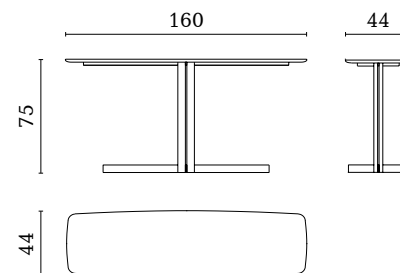

MH009
Optional drawers
for buffet

MH007
Bar unit w/lights
95 x 50 x 160 cm

AT307W
High coffee table
with laquered top
125 x 80 x 40,5 cm

AT307M
High coffee table
with marble top
125 x 80 x 40,5 cm

AT308W
Low coffee table
with laquered top
125 x 80 x 33 cm

AT308M
Low coffee table
with marble top
125 x 80 x 33 cm

AT309W
High lamp table
with laquered top
55 x 44,5 x 54 cm

AT309M
High lamp table
with marble top
55 x 44,5 x 54 cm

AT310W
High lamp table
with laquered top
55 x 44,5 x 47 cm

AT310M
High lamp table
with marble top
55 x 44,5 x 47 cm

AT311W
High servant table
with laquered top
48 x 36 x 54 cm

AT311M
High servant table with
marble top
48 x 36 x 54 cm

AT312W
Low servant table
with laquered top
48 x 36 x 47 cm

AT312M
Low servant table
with marble top
48 x 36 x 47 cm

AT313W
High lamp table
with laquered top
Ø 55 x 54 cm

AT313M
High lamp table
with marble top
Ø 55 x 54 cm

AT302W
High lamp table
with laquered top
160 x 44 x 75 cm