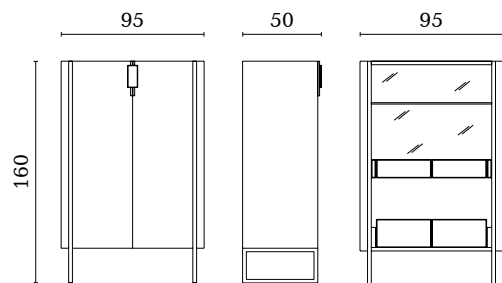

Must Have

Technical Section

MH001
Buffet
229 x 50 x 76 cm

MH004
Servant
195 x 50 x 85 cm

MH002
Buffet
195 x 50 x 76 cm

MH005
Tv unit
195 x 50 x 57 cm

MH003
Buffet
125 x 50 x 76 cm

MH006
Cabinet w/lights
95 x 50 x 160 cm

MH009
Optional drawers
for buffet

MH007
Bar unit w/lights
95 x 50 x 160 cm

AT307W
High coffee table
with laquered top
125 x 80 x 40,5 cm

AT307M
High coffee table
with marble top
125 x 80 x 40,5 cm

AT308W
Low coffee table
with laquered top
125 x 80 x 33 cm

AT308M
Low coffee table
with marble top
125 x 80 x 33 cm

AT309W
High lamp table
with laquered top
55 x 44,5 x 54 cm

AT309M
High lamp table
with marble top
55 x 44,5 x 54 cm

AT310W
High lamp table
with laquered top
55 x 44,5 x 47 cm