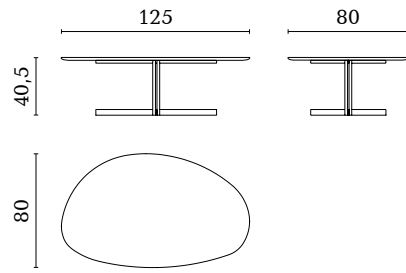

Must Have

Technical Section

MH001
Buffet
229 x 50 x 76 cm

MH004
Servant
195 x 50 x 85 cm

MH002
Buffet
195 x 50 x 76 cm

MH005
Tv unit
195 x 50 x 57 cm

MH003
Buffet
125 x 50 x 76 cm

MH006
Cabinet w/lights
95 x 50 x 160 cm

MH009
Optional drawers
for buffet

MH007
Bar unit w/lights
95 x 50 x 160 cm

AT307W
High coffee table
with laquered top
125 x 80 x 40,5 cm

AT307M
High coffee table
with marble top
125 x 80 x 40,5 cm

AT308W
Low coffee table
with laquered top
125 x 80 x 33 cm

AT308M
Low coffee table
with marble top
125 x 80 x 33 cm

AT309W
High lamp table
with laquered top
55 x 44,5 x 54 cm

AT309M
High lamp table
with marble top
55 x 44,5 x 54 cm

AT310W
High lamp table
with laquered top
55 x 44,5 x 47 cm

MH541
Central corner module left
135 x 135 x 79 cm

MH522
End side corner shape right
174 x 180 x 79 cm

MH523
End side corner shape left
174 x 180 x 79 cm

MH524
End corner right
228 x 95 x 79 cm

MH525
End corner left
228 x 95 x 79 cm