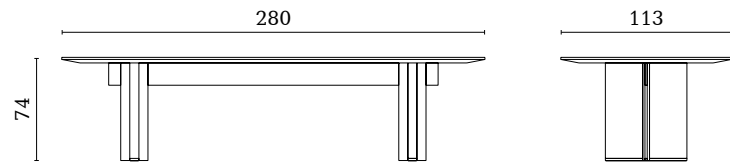

MH535
Modular unit left
with drawer
130 x 95 x 79 cm

MH536
Central corner module
right
95 x 95 x 79 cm

MH537
Central corner module
left
95 x 95 x 79 cm

SP506
Armchair
75 x 74 x 78 cm

MH308
Side drawer for sofa
with castors
47 x 79 x 53 cm

MH307
Side drawer for sofa
with castors
47 x 79 x 36,5 cm

TY506
Armchair
82,5 x 83 x 80 cm

TY507
Swiveling armchair
82,5 x 83 x 80 cm

MH300
Dining table
280 x 113 x 74 cm

MH301
Dining table
240 x 110 x 74 cm