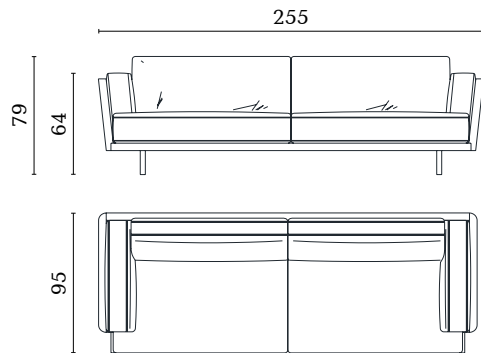

AT310M
High lamp table
with marble top
55 x 44,5 x 47 cm

AT311W
High servant table
with laquered top
48 x 36 x 54 cm

AT311M
High servant table with
marble top
48 x 36 x 54 cm

AT312W
Low servant table
with laquered top
48 x 36 x 47 cm

AT312M
Low servant table
with marble top
48 x 36 x 47 cm

AT313W
High lamp table
with laquered top
Ø 55 x 54 cm

AT313M
High lamp table
with marble top
Ø 55 x 54 cm

AT302W
High lamp table
with laquered top
160 x 44 x 75 cm

AT302M
High lamp table
with marble top
160 x 44 x 75 cm

MH503
Sofa
215 x 95 x 79 cm

MH515
End side right
192 x 95 x 79 cm

MH504
Sofa
255 x 95 x 79 cm

MH517
Central module
166 x 95 x 79 cm

MH505
Sofa
284 x 95 x 79 cm

MH518
Pouff
80 x 80 x 42 cm

MH513
End side right
275 x 95 x 79 cm

MH519
Chaise longue right
108 x 160 x 79 cm

MH514
End side left
275 x 95 x 79 cm

MH520
Chaise longue left
108 x 160 x 79 cm

MH521
Central corner module right
135 x 135 x 79 cm