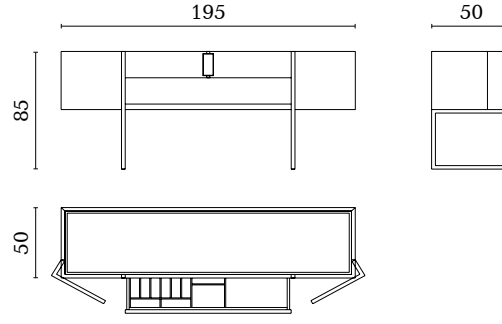

Must Have

Technical Section

MH001
Buffet
229 x 50 x 76 cm

MH004
Servant
195 x 50 x 85 cm

MH002
Buffet
195 x 50 x 76 cm

MH005
Tv unit
195 x 50 x 57 cm

MH003
Buffet
125 x 50 x 76 cm

MH006
Cabinet w/lights
95 x 50 x 160 cm

MH009
Optional drawers
for buffet

MH007
Bar unit w/lights
95 x 50 x 160 cm

AT307W
High coffee table
with laquered top
125 x 80 x 40,5 cm

AT307M
High coffee table
with marble top
125 x 80 x 40,5 cm

AT308W
Low coffee table
with laquered top
125 x 80 x 33 cm