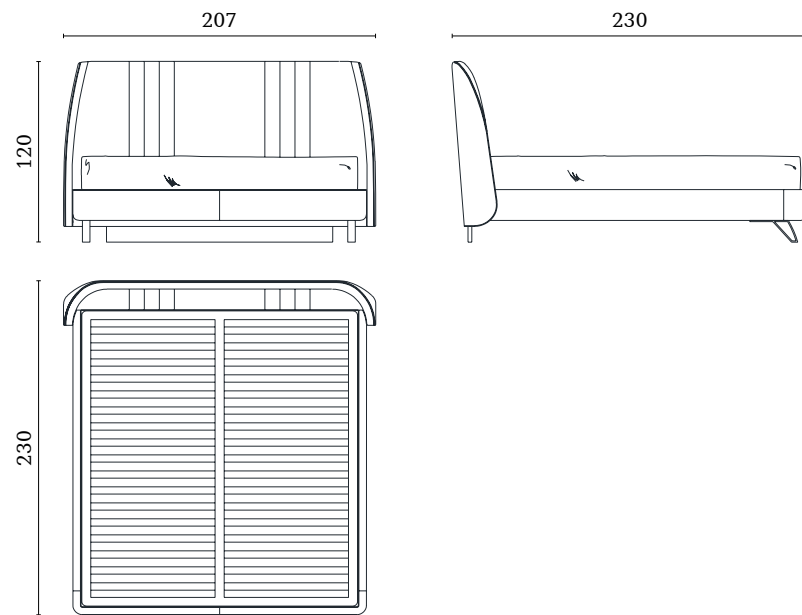

MH535
Modular unit left
with drawer
130 x 95 x 79 cm

MH536
Central corner module
right
95 x 95 x 79 cm

MH537
Central corner module
left
95 x 95 x 79 cm

SP506
Armchair
75 x 74 x 78 cm

MH308
Side drawer for sofa
with castors
47 x 79 x 53 cm

MH307
Side drawer for sofa
with castors
47 x 79 x 36,5 cm

TY506
Armchair
82,5 x 83 x 80 cm

TY507
Swiveling armchair
82,5 x 83 x 80 cm

MH300
Dining table
280 x 113 x 74 cm

MH301
Dining table
240 x 110 x 74 cm

MH302
Dining table
220 x 110 x 74 cm

MH501
Chair
52,5 x 55,5 x 81,5 cm

MH321
Round dining table
Ø180 x 74 cm

MH322
Round dining table
Ø160 x 74 cm

MH398
Lazy susan
Ø 90 cm

MH399
Lazy susan
Ø 80 cm

MH900
Queen size bed
177 x 230 x 120 cm
Rete spring 153 x 203

MH903
California special size bed
207 x 230 x 120 cm
Rete spring 183 x 203

MH901
King size bed
217 x 230 x 120 cm
Rete spring 193 x 203

MH905
Special size bed
224 x 230 x 120 cm
Rete spring 200 x 203

MH902
California size bed
207 x 241 x 120 cm
Rete spring 183 x 214