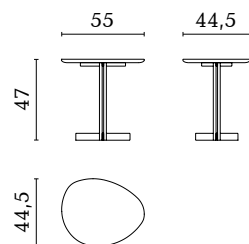

Must Have

Technical Section

MH001
Buffet
229 x 50 x 76 cm

MH004
Servant
195 x 50 x 85 cm

MH002
Buffet
195 x 50 x 76 cm

MH005
Tv unit
195 x 50 x 57 cm

MH003
Buffet
125 x 50 x 76 cm

MH006
Cabinet w/lights
95 x 50 x 160 cm

MH009
Optional drawers
for buffet

MH007
Bar unit w/lights
95 x 50 x 160 cm

AT307W
High coffee table
with laquered top
125 x 80 x 40,5 cm

AT307M
High coffee table
with marble top
125 x 80 x 40,5 cm

AT308W
Low coffee table
with laquered top
125 x 80 x 33 cm

AT308M
Low coffee table
with marble top
125 x 80 x 33 cm

AT309W
High lamp table
with laquered top
55 x 44,5 x 54 cm

AT309M
High lamp table
with marble top
55 x 44,5 x 54 cm

AT310W
High lamp table
with laquered top
55 x 44,5 x 47 cm

AT310M
High lamp table
with marble top
55 x 44,5 x 47 cm

AT311W
High servant table
with laquered top
48 x 36 x 54 cm

AT311M
High servant table with
marble top
48 x 36 x 54 cm

AT312W
Low servant table
with laquered top
48 x 36 x 47 cm