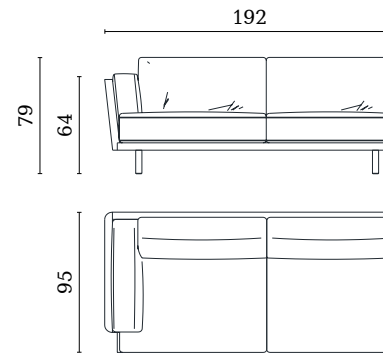

AT308M
Low coffee table
with marble top
125 x 80 x 33 cm

AT309W
High lamp table
with laquered top
55 x 44,5 x 54 cm

AT309M
High lamp table
with marble top
55 x 44,5 x 54 cm

AT310W
High lamp table
with laquered top
55 x 44,5 x 47 cm

AT310M
High lamp table
with marble top
55 x 44,5 x 47 cm

AT311W
High servant table
with laquered top
48 x 36 x 54 cm

AT311M
High servant table with
marble top
48 x 36 x 54 cm

AT312W
Low servant table
with laquered top
48 x 36 x 47 cm

AT312M
Low servant table
with marble top
48 x 36 x 47 cm

AT313W
High lamp table
with laquered top
Ø 55 x 54 cm

AT313M
High lamp table
with marble top
Ø 55 x 54 cm

AT302W
High lamp table
with laquered top
160 x 44 x 75 cm

AT302M
High lamp table
with marble top
160 x 44 x 75 cm

MH503
Sofa
215 x 95 x 79 cm

MH515
End side right
192 x 95 x 79 cm

MH504
Sofa
255 x 95 x 79 cm

MH517
Central module
166 x 95 x 79 cm

MH505
Sofa
284 x 95 x 79 cm