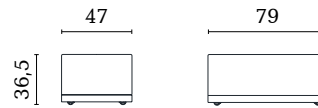

MH531
End corner left
with drawer
228 x 95 x 79 cm

MH532
Modular unit right
with drawer
213 x 95 x 79 cm

MH533
Modular unit left
with drawer
213 x 95 x 79 cm

MH534
Modular unit right
with drawer
130 x 95 x 79 cm

MH535
Modular unit left
with drawer
130 x 95 x 79 cm

MH536
Central corner module
right
95 x 95 x 79 cm

MH537
Central corner module
left
95 x 95 x 79 cm

SP506
Armchair
75 x 74 x 78 cm

MH308
Side drawer for sofa
with castors
47 x 79 x 53 cm

MH307
Side drawer for sofa
with castors
47 x 79 x 36,5 cm

TY506
Armchair
82,5 x 83 x 80 cm

TY507
Swiveling armchair
82,5 x 83 x 80 cm

MH300
Dining table
280 x 113 x 74 cm

MH301
Dining table
240 x 110 x 74 cm