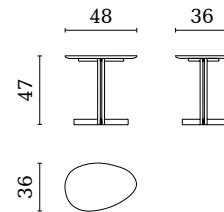

MH009
Optional drawers
for buffet

MH007
Bar unit w/lights
95 x 50 x 160 cm

AT307W
High coffee table
with laquered top
125 x 80 x 40,5 cm

AT307M
High coffee table
with marble top
125 x 80 x 40,5 cm

AT308W
Low coffee table
with laquered top
125 x 80 x 33 cm

AT308M
Low coffee table
with marble top
125 x 80 x 33 cm

AT309W
High lamp table
with laquered top
55 x 44,5 x 54 cm

AT309M
High lamp table
with marble top
55 x 44,5 x 54 cm

AT310W
High lamp table
with laquered top
55 x 44,5 x 47 cm

AT310M
High lamp table
with marble top
55 x 44,5 x 47 cm

AT311W
High servant table
with laquered top
48 x 36 x 54 cm

AT311M
High servant table with
marble top
48 x 36 x 54 cm

AT312W
Low servant table
with laquered top
48 x 36 x 47 cm

MH541
Central corner module left
135 x 135 x 79 cm

MH522
End side corner shape right
174 x 180 x 79 cm

MH523
End side corner shape left
174 x 180 x 79 cm

MH524
End corner right
228 x 95 x 79 cm

MH525
End corner left
228 x 95 x 79 cm