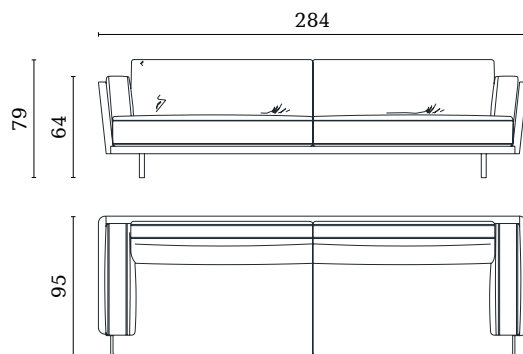

AT312M
Low servant table
with marble top
48 x 36 x 47 cm

AT313W
High lamp table
with laquered top
Ø 55 x 54 cm

AT313M
High lamp table
with marble top
Ø 55 x 54 cm

AT302W
High lamp table
with laquered top
160 x 44 x 75 cm

AT302M
High lamp table
with marble top
160 x 44 x 75 cm

MH503
Sofa
215 x 95 x 79 cm

MH515
End side right
192 x 95 x 79 cm

MH504
Sofa
255 x 95 x 79 cm

MH517
Central module
166 x 95 x 79 cm

MH505
Sofa
284 x 95 x 79 cm

MH518
Pouff
80 x 80 x 42 cm

MH513
End side right
275 x 95 x 79 cm

MH519
Chaise longue right
108 x 160 x 79 cm

MH514
End side left
275 x 95 x 79 cm

MH520
Chaise longue left
108 x 160 x 79 cm

MH521
Central corner module right
135 x 135 x 79 cm