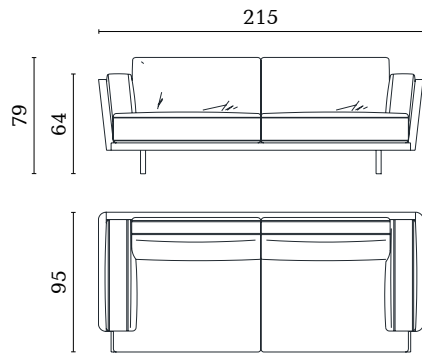

MH009
Optional drawers
for buffet

MH007
Bar unit w/lights
95 x 50 x 160 cm

AT307W
High coffee table
with laquered top
125 x 80 x 40,5 cm

AT307M
High coffee table
with marble top
125 x 80 x 40,5 cm

AT308W
Low coffee table
with laquered top
125 x 80 x 33 cm

AT310M
High lamp table
with marble top
55 x 44,5 x 47 cm

AT311W
High servant table
with laquered top
48 x 36 x 54 cm

AT311M
High servant table with
marble top
48 x 36 x 54 cm

AT312W
Low servant table
with laquered top
48 x 36 x 47 cm

AT312M
Low servant table
with marble top
48 x 36 x 47 cm

AT313W
High lamp table
with laquered top
Ø 55 x 54 cm

AT313M
High lamp table
with marble top
Ø 55 x 54 cm

AT302W
High lamp table
with laquered top
160 x 44 x 75 cm

AT302M
High lamp table
with marble top
160 x 44 x 75 cm

MH503
Sofa
215 x 95 x 79 cm

MH515
End side right
192 x 95 x 79 cm

MH504
Sofa
255 x 95 x 79 cm

MH517
Central module
166 x 95 x 79 cm

MH505
Sofa
284 x 95 x 79 cm