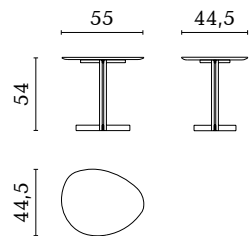

Must Have

Technical Section

MH001
Buffet
229 x 50 x 76 cm

MH004
Servant
195 x 50 x 85 cm

MH002
Buffet
195 x 50 x 76 cm

MH005
Tv unit
195 x 50 x 57 cm

MH003
Buffet
125 x 50 x 76 cm

MH006
Cabinet w/lights
95 x 50 x 160 cm

MH009
Optional drawers
for buffet

MH007
Bar unit w/lights
95 x 50 x 160 cm

AT307W
High coffee table
with laquered top
125 x 80 x 40,5 cm

AT307M
High coffee table
with marble top
125 x 80 x 40,5 cm

AT308W
Low coffee table
with laquered top
125 x 80 x 33 cm

AT308M
Low coffee table
with marble top
125 x 80 x 33 cm

AT309W
High lamp table
with laquered top
55 x 44,5 x 54 cm

AT309M
High lamp table
with marble top
55 x 44,5 x 54 cm

AT310W
High lamp table
with laquered top
55 x 44,5 x 47 cm

AT310M
High lamp table
with marble top
55 x 44,5 x 47 cm

AT311W
High servant table
with laquered top
48 x 36 x 54 cm

AT311M
High servant table with
marble top
48 x 36 x 54 cm

AT312W
Low servant table
with laquered top
48 x 36 x 47 cm