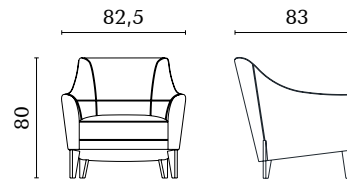

MH541
Central corner module left
135 x 135 x 79 cm

MH522
End side corner shape right
174 x 180 x 79 cm

MH523
End side corner shape left
174 x 180 x 79 cm

MH524
End corner right
228 x 95 x 79 cm

MH525
End corner left
228 x 95 x 79 cm

MH531
End corner left
with drawer
228 x 95 x 79 cm

MH532
Modular unit right
with drawer
213 x 95 x 79 cm

MH533
Modular unit left
with drawer
213 x 95 x 79 cm

MH534
Modular unit right
with drawer
130 x 95 x 79 cm

MH535
Modular unit left
with drawer
130 x 95 x 79 cm

MH536
Central corner module
right
95 x 95 x 79 cm

MH537
Central corner module
left
95 x 95 x 79 cm

SP506
Armchair
75 x 74 x 78 cm

MH308
Side drawer for sofa
with castors
47 x 79 x 53 cm

MH307
Side drawer for sofa
with castors
47 x 79 x 36,5 cm

TY506
Armchair
82,5 x 83 x 80 cm

TY507
Swiveling armchair
82,5 x 83 x 80 cm

MH300
Dining table
280 x 113 x 74 cm

MH301
Dining table
240 x 110 x 74 cm