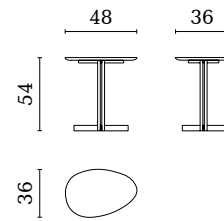

MH009
Optional drawers
for buffet

MH007
Bar unit w/lights
95 x 50 x 160 cm

AT307W
High coffee table
with laquered top
125 x 80 x 40,5 cm

AT307M
High coffee table
with marble top
125 x 80 x 40,5 cm

AT308W
Low coffee table
with laquered top
125 x 80 x 33 cm

AT308M
Low coffee table
with marble top
125 x 80 x 33 cm

AT309W
High lamp table
with laquered top
55 x 44,5 x 54 cm

AT309M
High lamp table
with marble top
55 x 44,5 x 54 cm

AT310W
High lamp table
with laquered top
55 x 44,5 x 47 cm

AT310M
High lamp table
with marble top
55 x 44,5 x 47 cm

AT311W
High servant table
with laquered top
48 x 36 x 54 cm

AT311M
High servant table with
marble top
48 x 36 x 54 cm

AT312W
Low servant table
with laquered top
48 x 36 x 47 cm

MH541
Central corner module left
135 x 135 x 79 cm

MH522
End side corner shape right
174 x 180 x 79 cm

MH523
End side corner shape left
174 x 180 x 79 cm

MH524
End corner right
228 x 95 x 79 cm

MH525
End corner left
228 x 95 x 79 cm