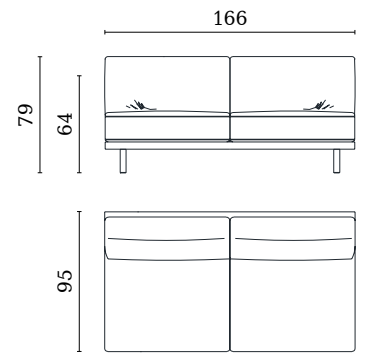

AT310M
High lamp table
with marble top
55 x 44,5 x 47 cm

AT311W
High servant table
with laquered top
48 x 36 x 54 cm

AT311M
High servant table with
marble top
48 x 36 x 54 cm

AT312W
Low servant table
with laquered top
48 x 36 x 47 cm

AT312M
Low servant table
with marble top
48 x 36 x 47 cm

AT313W
High lamp table
with laquered top
Ø 55 x 54 cm

AT313M
High lamp table
with marble top
Ø 55 x 54 cm

AT302W
High lamp table
with laquered top
160 x 44 x 75 cm

AT302M
High lamp table
with marble top
160 x 44 x 75 cm

MH503
Sofa
215 x 95 x 79 cm

MH515
End side right
192 x 95 x 79 cm

MH504
Sofa
255 x 95 x 79 cm

MH517
Central module
166 x 95 x 79 cm

MH505
Sofa
284 x 95 x 79 cm

MH518
Pouff
80 x 80 x 42 cm

MH513
End side right
275 x 95 x 79 cm

MH519
Chaise longue right
108 x 160 x 79 cm

MH514
End side left
275 x 95 x 79 cm

MH520
Chaise longue left
108 x 160 x 79 cm

MH521
Central corner module right
135 x 135 x 79 cm