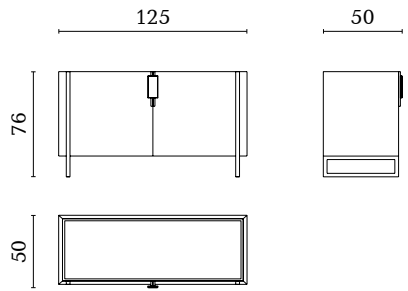

Must Have

Technical Section

MH001
Buffet
229 x 50 x 76 cm

MH004
Servant
195 x 50 x 85 cm

MH002
Buffet
195 x 50 x 76 cm

MH005
Tv unit
195 x 50 x 57 cm

MH003
Buffet
125 x 50 x 76 cm

MH006
Cabinet w/lights
95 x 50 x 160 cm

MH009
Optional drawers
for buffet

MH007
Bar unit w/lights
95 x 50 x 160 cm

AT307W
High coffee table
with laquered top
125 x 80 x 40,5 cm

AT307M
High coffee table
with marble top
125 x 80 x 40,5 cm

AT308W
Low coffee table
with laquered top
125 x 80 x 33 cm

AT308M
Low coffee table
with marble top
125 x 80 x 33 cm

AT309W
High lamp table
with laquered top
55 x 44,5 x 54 cm

AT309M
High lamp table
with marble top
55 x 44,5 x 54 cm

AT310W
High lamp table
with laquered top
55 x 44,5 x 47 cm