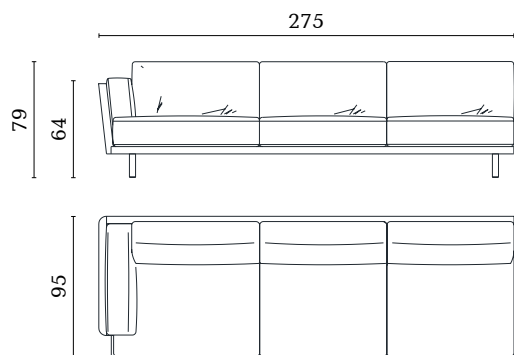

AT312M
Low servant table
with marble top
48 x 36 x 47 cm

AT313W
High lamp table
with laquered top
Ø 55 x 54 cm

AT313M
High lamp table
with marble top
Ø 55 x 54 cm

AT302W
High lamp table
with laquered top
160 x 44 x 75 cm

AT302M
High lamp table
with marble top
160 x 44 x 75 cm

MH503
Sofa
215 x 95 x 79 cm

MH515
End side right
192 x 95 x 79 cm

MH504
Sofa
255 x 95 x 79 cm

MH517
Central module
166 x 95 x 79 cm

MH505
Sofa
284 x 95 x 79 cm

MH518
Pouff
80 x 80 x 42 cm

MH513
End side right
275 x 95 x 79 cm

MH519
Chaise longue right
108 x 160 x 79 cm

MH514
End side left
275 x 95 x 79 cm

MH520
Chaise longue left
108 x 160 x 79 cm

MH521
Central corner module right
135 x 135 x 79 cm