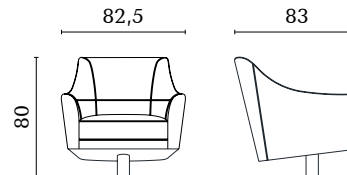

MH531
End corner left
with drawer
228 x 95 x 79 cm

MH532
Modular unit right
with drawer
213 x 95 x 79 cm

MH533
Modular unit left
with drawer
213 x 95 x 79 cm

MH534
Modular unit right
with drawer
130 x 95 x 79 cm

MH535
Modular unit left
with drawer
130 x 95 x 79 cm

MH536
Central corner module
right
95 x 95 x 79 cm

MH537
Central corner module
left
95 x 95 x 79 cm

SP506
Armchair
75 x 74 x 78 cm

MH308
Side drawer for sofa
with castors
47 x 79 x 53 cm

MH307
Side drawer for sofa
with castors
47 x 79 x 36,5 cm

TY506
Armchair
82,5 x 83 x 80 cm

TY507
Swiveling armchair
82,5 x 83 x 80 cm

MH300
Dining table
280 x 113 x 74 cm

MH301
Dining table
240 x 110 x 74 cm