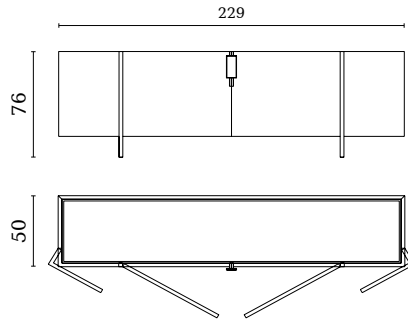

Must Have

Technical Section

MH001
Buffet
229 x 50 x 76 cm

MH004
Servant
195 x 50 x 85 cm

MH002
Buffet
195 x 50 x 76 cm

MH005
Tv unit
195 x 50 x 57 cm

MH003
Buffet
125 x 50 x 76 cm

MH006
Cabinet w/lights
95 x 50 x 160 cm

MH009
Optional drawers
for buffet

MH007
Bar unit w/lights
95 x 50 x 160 cm

AT307W
High coffee table
with laquered top
125 x 80 x 40,5 cm

AT307M
High coffee table
with marble top
125 x 80 x 40,5 cm

AT308W
Low coffee table
with laquered top
125 x 80 x 33 cm