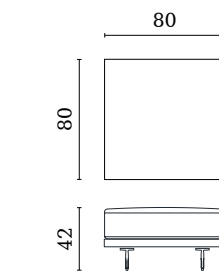

AT312M
Low servant table
with marble top
48 x 36 x 47 cm

AT313W
High lamp table
with laquered top
Ø 55 x 54 cm

AT313M
High lamp table
with marble top
Ø 55 x 54 cm

AT302W
High lamp table
with laquered top
160 x 44 x 75 cm

AT302M
High lamp table
with marble top
160 x 44 x 75 cm

MH503
Sofa
215 x 95 x 79 cm

MH515
End side right
192 x 95 x 79 cm

MH504
Sofa
255 x 95 x 79 cm

MH517
Central module
166 x 95 x 79 cm

MH505
Sofa
284 x 95 x 79 cm

MH518
Pouff
80 x 80 x 42 cm

MH513
End side right
275 x 95 x 79 cm

MH519
Chaise longue right
108 x 160 x 79 cm

MH514
End side left
275 x 95 x 79 cm

MH520
Chaise longue left
108 x 160 x 79 cm

MH521
Central corner module right
135 x 135 x 79 cm