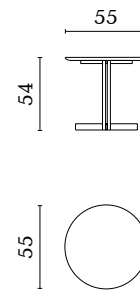

MH009
Optional drawers
for buffet

MH007
Bar unit w/lights
95 x 50 x 160 cm

AT307W
High coffee table
with laquered top
125 x 80 x 40,5 cm

AT307M
High coffee table
with marble top
125 x 80 x 40,5 cm

AT308W
Low coffee table
with laquered top
125 x 80 x 33 cm

AT308M
Low coffee table
with marble top
125 x 80 x 33 cm

AT309W
High lamp table
with laquered top
55 x 44,5 x 54 cm

AT309M
High lamp table
with marble top
55 x 44,5 x 54 cm

AT310W
High lamp table
with laquered top
55 x 44,5 x 47 cm

AT310M
High lamp table
with marble top
55 x 44,5 x 47 cm

AT311W
High servant table
with laquered top
48 x 36 x 54 cm

AT311M
High servant table with
marble top
48 x 36 x 54 cm

AT312W
Low servant table
with laquered top
48 x 36 x 47 cm

AT312M
Low servant table
with marble top
48 x 36 x 47 cm

AT313W
High lamp table
with laquered top
Ø 55 x 54 cm

AT313M
High lamp table
with marble top
Ø 55 x 54 cm

AT302W
High lamp table
with laquered top
160 x 44 x 75 cm