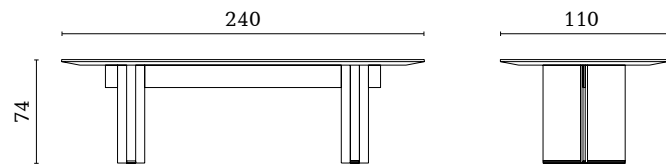

MH535
Modular unit left
with drawer
130 x 95 x 79 cm

MH536
Central corner module
right
95 x 95 x 79 cm

MH537
Central corner module
left
95 x 95 x 79 cm

SP506
Armchair
75 x 74 x 78 cm

MH308
Side drawer for sofa
with castors
47 x 79 x 53 cm

MH307
Side drawer for sofa
with castors
47 x 79 x 36,5 cm

TY506
Armchair
82,5 x 83 x 80 cm

TY507
Swiveling armchair
82,5 x 83 x 80 cm

MH300
Dining table
280 x 113 x 74 cm

MH301
Dining table
240 x 110 x 74 cm